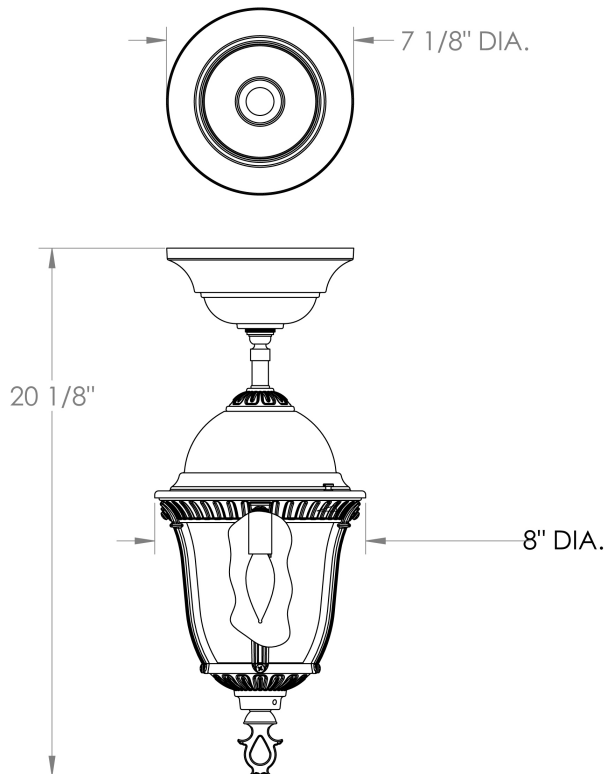

Small Milano Ceiling Lantern (B54221) Specification Sheet

Project Name:	Location:	MFG: Philips Lighting
Fixture Type:	Catalog No.:	Qty:

Ordering Guide

Example: B54221 ABS G C1

Product Code	B54221	Small Milano Ceiling Lantern
Finish	ABS ACP ARD ASI BLK BRN BRZ FGN GRA IRN RBZ SRT VBZ VCP VGN VTC WBZ WHT	Antique Brass Antique Copper Antique Red Antique Silver Black Brown Bronze Forest Green Granite Ironstone Rustic Bronze Shadow Rust Verde Bronze Verde Copper Verde Vintage Copper Weathered Bronze White
Panel/Globe	G F R	Clear Glass Globe Frosted Glass Globe Thumb Print Globe
Lamping	C1	Candelabra

Specifications

CONSTRUCTION:

Four (4) cast aluminum legs secure top and bottom rings. Spun aluminum roof secures to top ring with thumbscrews. Painted spun aluminum dome. Decorative cast aluminum cage bottom. Fluted cast aluminum top ring. Cast aluminum ceiling canopy. Painted aluminum sleeve covers brass hang-straight. Knob below cage made of cast aluminum.

PANELS/LENS/GLOBE:

Clear Glass Globe (CG) is standard.

LAMPING:

25W maximum B10 lamp per candelabra base. Lamp is not included. Higher wattages may be used only with glass panels installed.

ELECTRICAL ASSEMBLY:

Height:

20 1/8"

Small Milano Ceiling Lantern (B54221) Specification Sheet

Project Name:	Location:	MFG: Philips Lighting
Fixture Type:	Catalog No.:	Qty:

Width:
8"

Max. Weight: