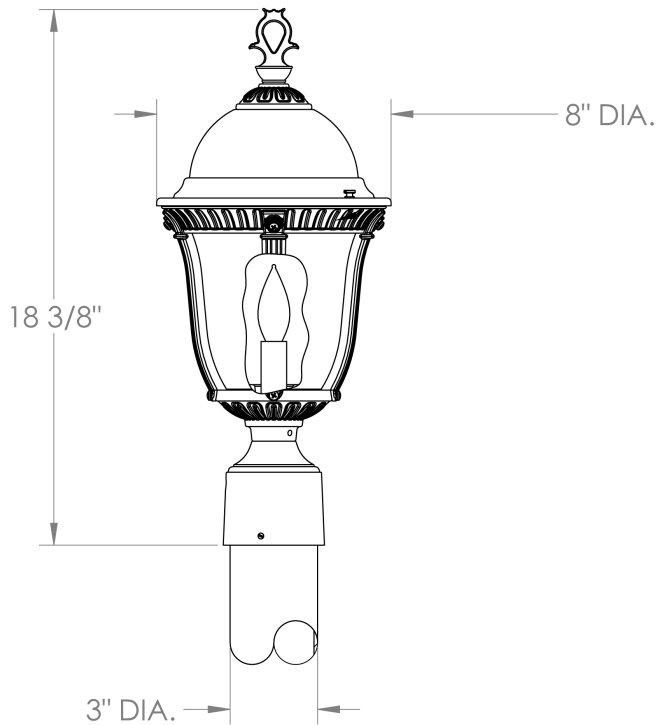

# Small Milano Post Mount (B54230) Specification Sheet

Project Name:	Location:	MFG: Philips Lighting
Fixture Type:	Catalog No.:	Qty:

## Ordering Guide

Example: B54230 ABS G C1

Product Code	B54230	Small Milano Post Mount
<b>Finish</b>	ABS ACP ARD ASI BLK BRN BRZ FGN GRA IRN RBZ SRT VBZ VCP VGN VTC WBZ WHT	Antique Brass Antique Copper Antique Red Antique Silver Black Brown Bronze Forest Green Granite Ironstone Rustic Bronze Shadow Rust Verde Bronze Verde Copper Verde Vintage Copper Weathered Bronze White
<b>Panel/Globe</b>	G F R	Clear Glass Globe Frosted Glass Globe Thumb Print Globe
<b>Lamping</b>	C1	Candelabra

### CONSTRUCTION:

Four (4) cast aluminum legs secure top and bottom rings. Spun aluminum roof secures to top ring with thumbscrews. Painted spun aluminum dome. Decorative cast aluminum cage bottom. Fluted cast aluminum top ring. Cast aluminum post fitter slips over 3" dia. post (order separately) or tenon. Cast aluminum finial attached to roof. Cast aluminum cap.

### Height:

18 3/8"