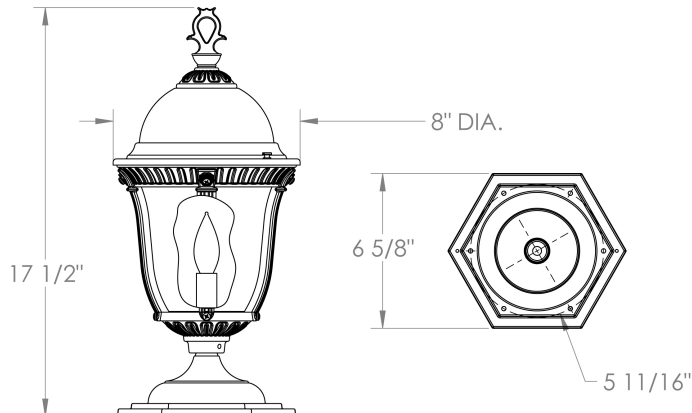

# Small Milano Pier Mount (B54260) Specification Sheet

Project Name:	Location:	MFG: Philips Lighting
Fixture Type:	Catalog No.:	Qty:

## Ordering Guide

Example: B54260 ABS G C1

Product Code	B54260	Small Milano Pier Mount
<b>Finish</b>	ABS ACP ARD ASI BLK BRN BRZ FGN GRA IRN RBZ SRT VBZ VCP VGN VTC WBZ WHT	Antique Brass Antique Copper Antique Red Antique Silver Black Brown Bronze Forest Green Granite Ironstone Rustic Bronze Shadow Rust Verde Bronze Verde Copper Verde Vintage Copper Weathered Bronze White
<b>Panel/Globe</b>	G F R	Clear Glass Globe Frosted Glass Globe Thumb Print Globe
<b>Lamping</b>	C1	Candelabra

### CONSTRUCTION:

Four (4) cast aluminum legs secure top and bottom rings. Spun aluminum roof secures to top ring with thumbscrews. Painted spun aluminum dome. Decorative cast aluminum cage bottom. Fluted cast aluminum top ring. Cast aluminum finial attached to roof. Cast aluminum cap. Cast aluminum hex pier base.

### Width:

8"