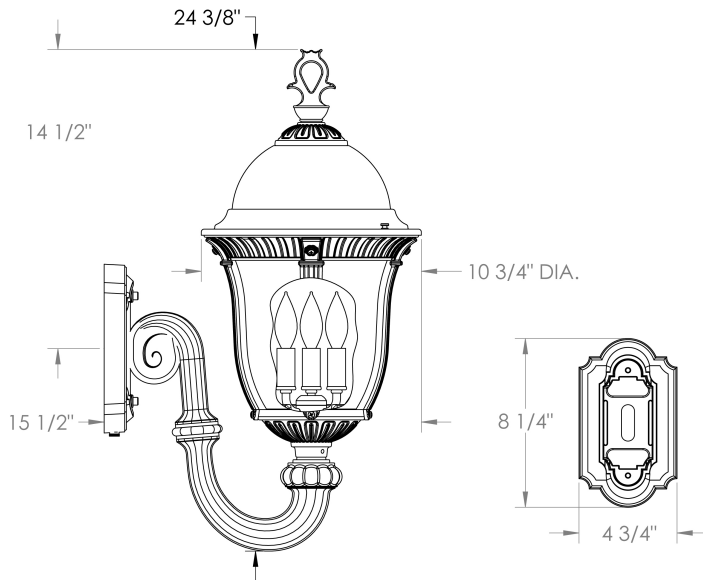

Medium Milano Wall Mount (B544FSM) Specification Sheet

Project Name:	Location:	MFG: Philips Lighting
Fixture Type:	Catalog No.:	Qty:

Ordering Guide

Example: B544FSM ABS G C3

Product Code	B544FSM	Medium Milano Wall Mount
Finish	ABS ACP ARD ASI BLK BRN BRZ FGN GRA IRN RBZ SRT VBZ VCP VGN VTC WBZ WHT	Antique Brass Antique Copper Antique Red Antique Silver Black Brown Bronze Forest Green Granite Ironstone Rustic Bronze Shadow Rust Verde Bronze Verde Copper Verde Vintage Copper Weathered Bronze White
Panel/Globe	G F R	Clear Glass Globe Frosted Glass Globe Thumb Print Globe
Lamping	C3	B1-3 light cluster

Specifications

CONSTRUCTION:

Cast Aluminum "S" fluted bracket arm. Cast aluminum wallplate. Four (4) cast aluminum legs secure top and bottom rings. Spun aluminum roof secures to top ring with thumbscrews. Painted spun aluminum dome. Decorative cast aluminum cage bottom. Fluted cast aluminum top ring. Cast aluminum finial & cap.

PANELS/LENS/GLOBE:

Clear Glass Globe (CG) is standard.

LAMPING:

25W maximum B10 lamp per candelabra base. Lamp is not included. Higher wattages may be used only with glass panels installed.

ELECTRICAL ASSEMBLY:

Fixture Type:

Catalog No.:

Qty:

Projection:

15 1/2"

Top to Outlet:

14 1/2"

Max. Weight: