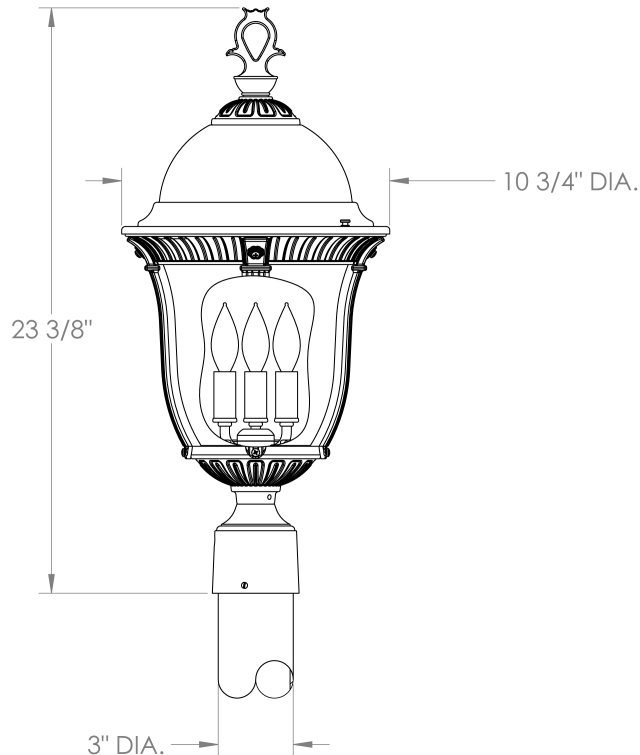

# Medium Milano Post Mount (B54430) Specification Sheet

Project Name:	Location:	MFG: Philips Lighting
Fixture Type:	Catalog No.:	Qty:

## Ordering Guide

Example: B54430 ABS G C3

Product Code	B54430	Medium Milano Post Mount
<b>Finish</b>	ABS ACP ARD ASI BLK BRN BRZ FGN GRA IRN RBZ SRT VBZ VCP VGN VTC WBZ WHT	Antique Brass Antique Copper Antique Red Antique Silver Black Brown Bronze Forest Green Granite Ironstone Rustic Bronze Shadow Rust Verde Bronze Verde Copper Verde Vintage Copper Weathered Bronze White
<b>Panel/Globe</b>	G F R	Clear Glass Globe Frosted Glass Globe Thumb Print Globe
<b>Lamping</b>	C3	B1-3 light cluster

### CONSTRUCTION:

Four (4) cast aluminum legs secure top and bottom rings. Spun aluminum roof secures to top ring with thumbscrews. Painted spun aluminum dome. Decorative cast aluminum cage bottom. Fluted cast aluminum top ring. Cast aluminum post fitter slips over 3" dia. post (order separately) or tenon. Cast aluminum finial attached to roof. Cast aluminum cap.

### Height:

23 3/8"