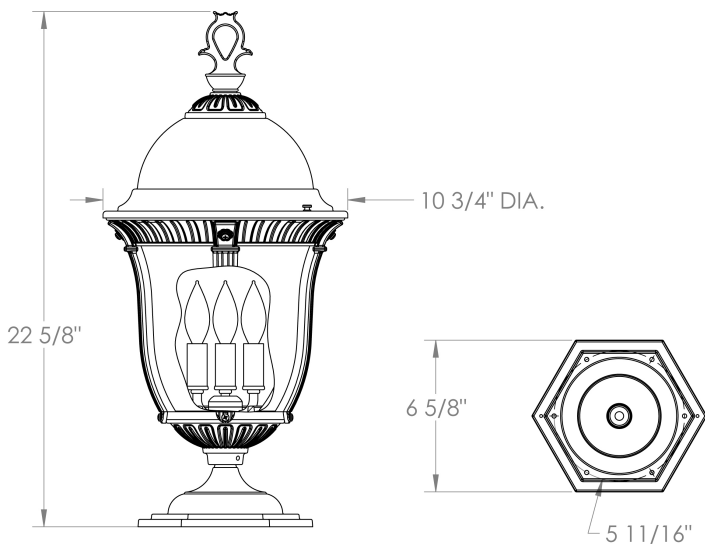

Medium Milano Pier Mount (B54460) Specification Sheet

Project Name:	Location:	MFG: Philips Lighting
Fixture Type:	Catalog No.:	Qty:

Ordering Guide

Example: B54460 ABS G C3

Product Code	B54460	Medium Milano Pier Mount
Finish	ABS ACP ARD ASI BLK BRN BRZ FGN GRA IRN RBZ SRT VBZ VCP VGN VTC WBZ WHT	Antique Brass Antique Copper Antique Red Antique Silver Black Brown Bronze Forest Green Granite Ironstone Rustic Bronze Shadow Rust Verde Bronze Verde Copper Verde Vintage Copper Weathered Bronze White
Panel/Globe	G F R	Clear Glass Globe Frosted Glass Globe Thumb Print Globe
Lamping	C3	B1-3 light cluster

Specifications

CONSTRUCTION:

Four (4) cast aluminum legs secure top and bottom rings. Spun aluminum roof secures to top ring with thumbscrews. Painted spun aluminum dome. Decorative cast aluminum cage bottom. Fluted cast aluminum top ring. Cast aluminum finial attached to roof. Cast aluminum cap. Cast aluminum hex pier base.

PANELS/LENS/GLOBE:

Clear Glass Globe (CG) is standard.

LAMPING:

25W maximum B10 lamp per candelabra base. Lamp is not included. Higher wattages may be used only with glass panels installed.

ELECTRICAL ASSEMBLY:

Height:

22 5/8"

Width:

10 3/4"

Medium Milano Pier Mount (B54460) Specification Sheet

Project Name:	Location:	MFG: Philips Lighting
Fixture Type:	Catalog No.:	Qty:

Max. Weight:
13.5 lb.