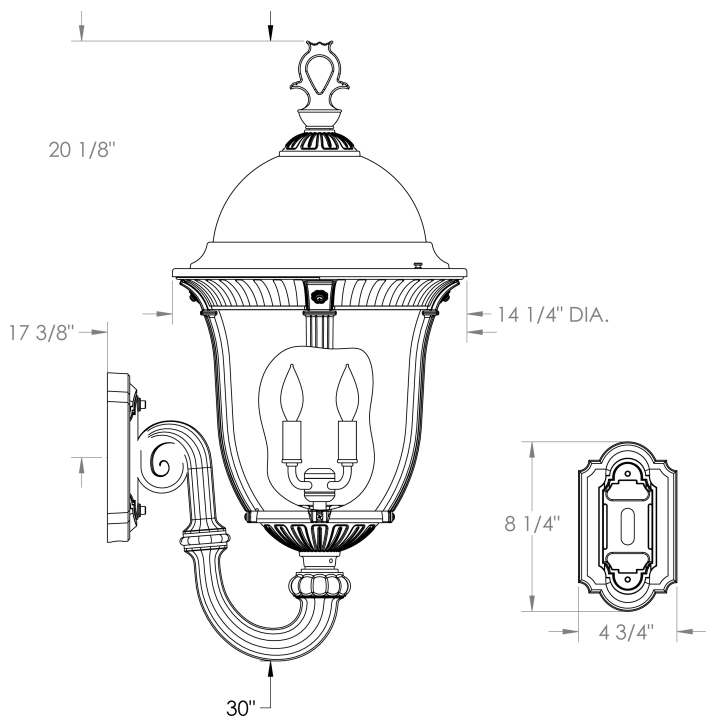

Large Milano Wall Mount (B546FSM) Specification Sheet

Project Name:	Location:	MFG: Philips Lighting
Fixture Type:	Catalog No.:	Qty:

Ordering Guide

Example: B546FSM ABS G C4

Product Code	B546FSM	Large Milano Wall Mount
Finish	ABS ACP ARD ASI BLK BRN BRZ FGN GRA IRN RBZ SRT VBZ VCP VGN VTC WBZ WHT	Antique Brass Antique Copper Antique Red Antique Silver Black Brown Bronze Forest Green Granite Ironstone Rustic Bronze Shadow Rust Verde Bronze Verde Copper Verde Vintage Copper Weathered Bronze White
Panel/Globe	G F R	Clear Glass Globe Frosted Glass Globe Thumb Print Globe
Lamping	C4	B1-4 light cluster

Specifications

CONSTRUCTION:

Cast Aluminum "S" fluted bracket arm. Cast aluminum wallplate. Four (4) cast aluminum legs secure top and bottom rings. Spun aluminum roof secures to top ring with thumbscrews. Painted spun aluminum dome. Decorative cast aluminum cage bottom. Fluted cast aluminum top ring. Cast aluminum finial & cap.

PANELS/LENS/GLOBE:

Clear Glass Globe (CG) is standard.

LAMPING:

25W maximum B10 lamp per candelabra base. Lamp is not included. Higher wattages may be used only with glass panels installed.

ELECTRICAL ASSEMBLY:

Height:

30"

Width:

14 1/4"

Large Milano Wall Mount (B546FSM) Specification Sheet

Project Name:	Location:	MFG: Philips Lighting
Fixture Type:	Catalog No.:	Qty:

Projection:

17 1/8"