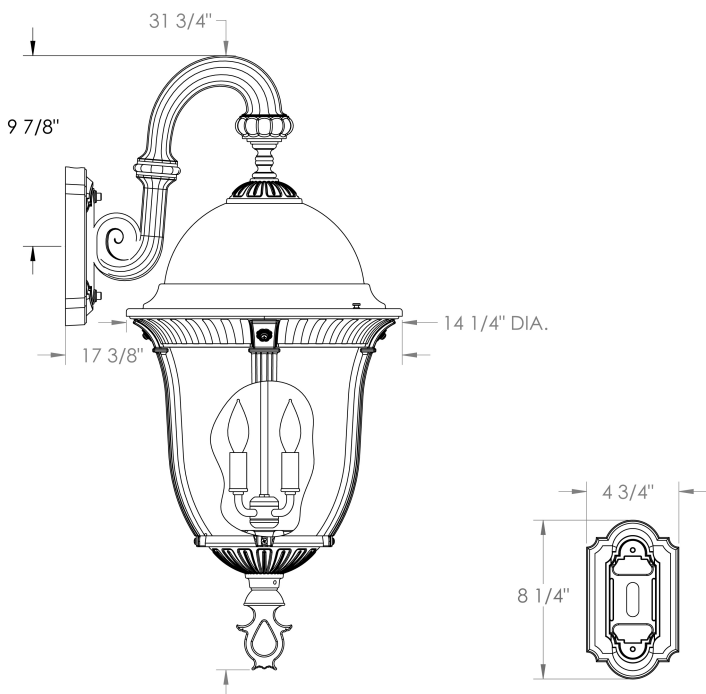

Large Milano Wall Mount (B546FRM) Specification Sheet

Project Name:	Location:	MFG: Philips Lighting
Fixture Type:	Catalog No.:	Qty:

Ordering Guide

Example: B546FRM ABS G C4

Product Code	B546FRM	Large Milano Wall Mount
Finish	ABS ACP ARD ASI BLK BRN BRZ FGN GRA IRN RBZ SRT VBZ VCP VGN VTC WBZ WHT	Antique Brass Antique Copper Antique Red Antique Silver Black Brown Bronze Forest Green Granite Ironstone Rustic Bronze Shadow Rust Verde Bronze Verde Copper Verde Vintage Copper Weathered Bronze White
Panel/Globe	G F R	Clear Glass Globe Frosted Glass Globe Thumb Print Globe
Lamping	C4	B1-4 light cluster

Specifications

CONSTRUCTION:

Cast Aluminum "S" fluted bracket arm. Cast aluminum wallplate. Four (4) cast aluminum legs secure top and bottom rings. Spun aluminum roof secures to top ring with thumbscrews. Painted spun aluminum dome. Knob below cage made of cast aluminum. Decorative cast aluminum cage bottom. Fluted cast aluminum top ring.

PANELS/LENS/GLOBE:

Clear Glass Globe (CG) is standard.

LAMPING:

25W maximum B10 lamp per candelabra base. Lamp is not included. Higher wattages may be used only with glass panels installed.

ELECTRICAL ASSEMBLY:

Height:

31 3/4"

Width:

14 1/4"

Large Milano Wall Mount (B546FRM) Specification Sheet

Project Name:	Location:	MFG: Philips Lighting
Fixture Type:	Catalog No.:	Qty:

Projection:
17 3/8"

Top to Outlet:
9 7/8"