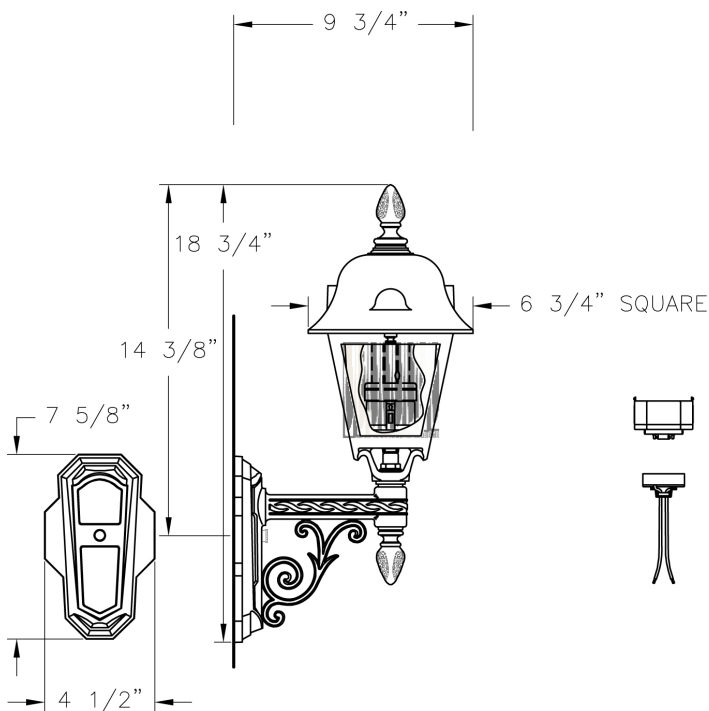

# Small Fluorescent Jefferson Wall Mount (B5670FL) Specification Sheet

Project Name:	Location:	MFG: Philips Lighting
Fixture Type:	Catalog No.:	Qty:

## Ordering Guide

Example: B5670FL ABS B 13W

<b>Product Code</b>	B5670FL	Small Fluorescent Jefferson Wall Mount
<b>Finish</b>	ABS ACP ARD ASI BLK BRN BRZ FGN GRA IRN RBZ SRT VBZ VCP VGN VTC WBZ WHT	Antique Brass Antique Copper Antique Red Antique Silver Black Brown Bronze Forest Green Granite Ironstone Rustic Bronze Shadow Rust Verde Bronze Verde Copper Verde Vintage Copper Weathered Bronze White
<b>Panel/Globe</b>	B A H L	Opal Acrylic (standard) Clear Acrylic Opalescent Honey Glass White Iridescent
<b>Wattage/Source</b>	13W 18W	Fluorescent 13W Fluorescent 18W

### CONSTRUCTION:

Cast aluminum square roof secures to roof with two (2) thumbscrews. Cast aluminum square cage with frog bottom. Cast aluminum decorative scroll bracket arm and wallplate. Knob and finial are cast aluminum.

18 3/4"

**Width:**

6 3/4"

**Projection:**

9 3/4"

**Top to Outlet:**

14 3/8"

**Max. Weight:**