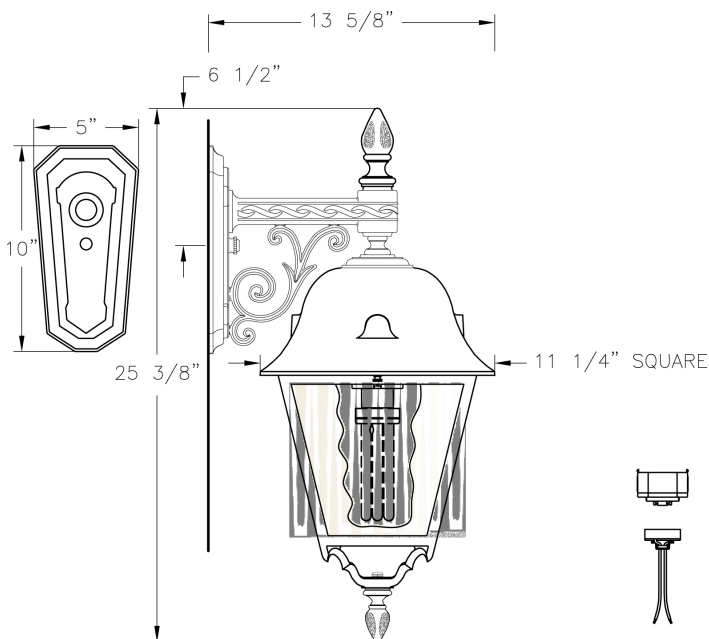

Large Fluorescent Jefferson Wall Mount (B5772FL) Specification Sheet

Project Name:	Location:	MFG: Philips Lighting
Fixture Type:	Catalog No.:	Qty:

Ordering Guide

Example: B5772FL ABS B 13W

Product Code	B5772FL	Large Fluorescent Jefferson Wall Mount
Finish	ABS ACP ARD ASI BLK BRN BRZ FGN GRA IRN RBZ SRT VBZ VCP VGN VTC WBZ WHT	Antique Brass Antique Copper Antique Red Antique Silver Black Brown Bronze Forest Green Granite Ironstone Rustic Bronze Shadow Rust Verde Bronze Verde Copper Verde Vintage Copper Weathered Bronze White
Panel/Globe	B A H L	Opal Acrylic (standard) Clear Acrylic Opalescent Honey Glass White Iridescent
Wattage/Source	13W 18W 26W 32W 42W	Fluorescent 13W Fluorescent 18W Fluorescent 26W Fluorescent 32W Fluorescent 42W

Specifications

CONSTRUCTION:

Cast aluminum square roof secures to roof with two (2) thumbscrews. Cast aluminum square cage with frog bottom. Cast aluminum decorative scroll bracket arm and wallplate. Knob and finial are cast aluminum.

13 5/8"

Top to Outlet:

6 1/2"

Max. Weight:

17 lb.