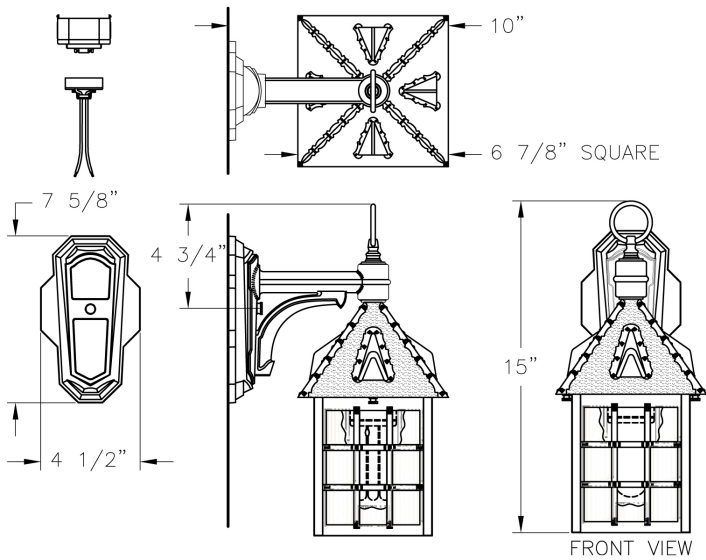

Small Fluorescent Abington Wall Mount (B8012RMFL) Specification Sheet

Project Name:	Location:	MFG: Philips Lighting
Fixture Type:	Catalog No.:	Qty:

Ordering Guide

Example: B8012RMFL ABS B 13W

Product Code	B8012RMFL Small Fluorescent Abington Wall Mount
Finish	ABS Antique Brass ACP Antique Copper ARD Antique Red ASI Antique Silver BLK Black BRN Brown BRZ Bronze FGN Forest Green GRA Granite IRN Ironstone RBZ Rustic Bronze SRT Shadow Rust VBZ Verde Bronze VCP Verde Copper VGN Verde VTC Vintage Copper WBZ Weathered Bronze WHT White
Panel/Globe	B Opal Acrylic (standard) A Clear Acrylic
Wattage/Source	13W Fluorescent 13W 18W Fluorescent 18W 26W Fluorescent 26W 32W Fluorescent 32W 42W Fluorescent 42W

Specifications

CONSTRUCTION:

Cast aluminum square roof secures to roof with two (2) thumbscrews. Die-cast aluminum loop. Cast aluminum four (4) piece cage frame securely welded together to form a single unit. Cast aluminum 2 piece scroll bracket arm and wall plate.

Height:

15"

Width:

6 7/8"

Projection:

9 7/8"

Top to Outlet:

4 3/4"

Max. Weight:

9.75 lb.