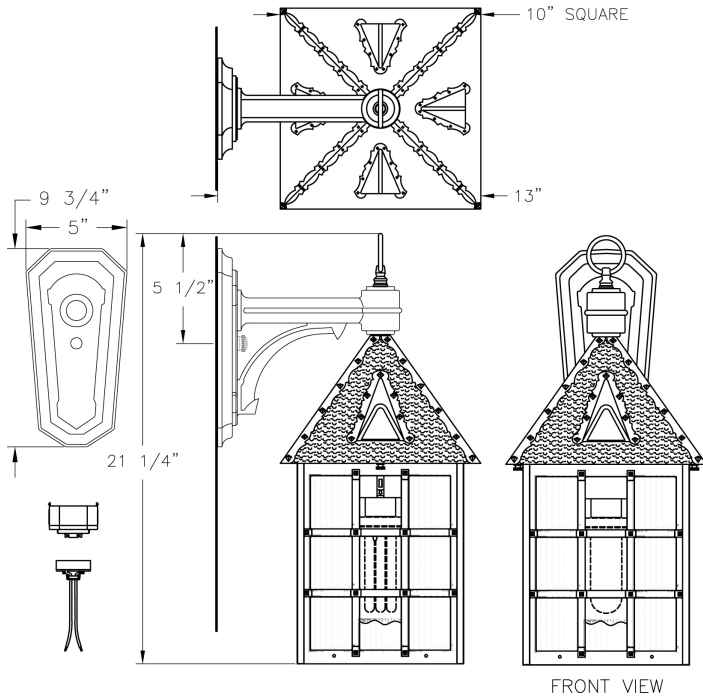

# Large Fluorescent Abington Wall Mount (B8112RMFL) Specification Sheet

Project Name:	Location:	MFG: Philips Lighting
Fixture Type:	Catalog No.:	Qty:

### CONSTRUCTION:

Cast aluminum square roof secures to roof with two (2) thumbscrews. Die-cast aluminum loop. Cast aluminum four (4) piece cage frame securely welded together to form a single unit. Cast aluminum 2 piece scroll bracket arm and wall plate.