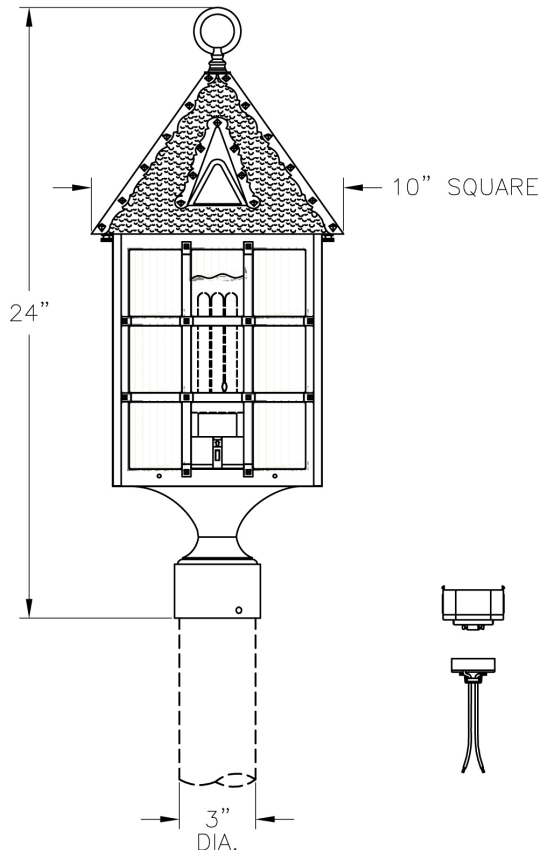

Large Fluorescent Abington Post Mount (B8130FL) Specification Sheet

Project Name:	Location:	MFG: Philips Lighting
Fixture Type:	Catalog No.:	Qty:

Ordering Guide

Example: B8130FL ABS B 13W

Product Code	B8130FL	Large Fluorescent Abington Post Mount
Finish	ABS ACP ARD ASI BLK BRN BRZ FGN GRA IRN RBZ SRT VBZ VCP VGN VTC WBZ WHT	Antique Brass Antique Copper Antique Red Antique Silver Black Brown Bronze Forest Green Granite Ironstone Rustic Bronze Shadow Rust Verde Bronze Verde Copper Verde Vintage Copper Weathered Bronze White
Panel/Globe	B A H L	Opal Acrylic (standard) Clear Acrylic Opalescent Honey Glass White Iridescent
Wattage/Source	13W 18W 26W 32W 42W	Fluorescent 13W Fluorescent 18W Fluorescent 26W Fluorescent 32W Fluorescent 42W

Specifications

CONSTRUCTION:

Cast aluminum square roof secures to roof with two (2) thumbscrews. Die-cast aluminum loop. Cast aluminum four (4) piece cage frame securely welded together to form a single unit. Cast aluminum post fitter slips over 3" dia. post (order separately) or tenon.

ELECTRICAL ASSEMBLY:

Fixture is pre-wired with 18 AWG black, white, and ground wires. Lantern will be prewired and tested. All electrical components are ETL listed.

MOUNTING:

Fixture mounts to 3" dia. post or tenon.