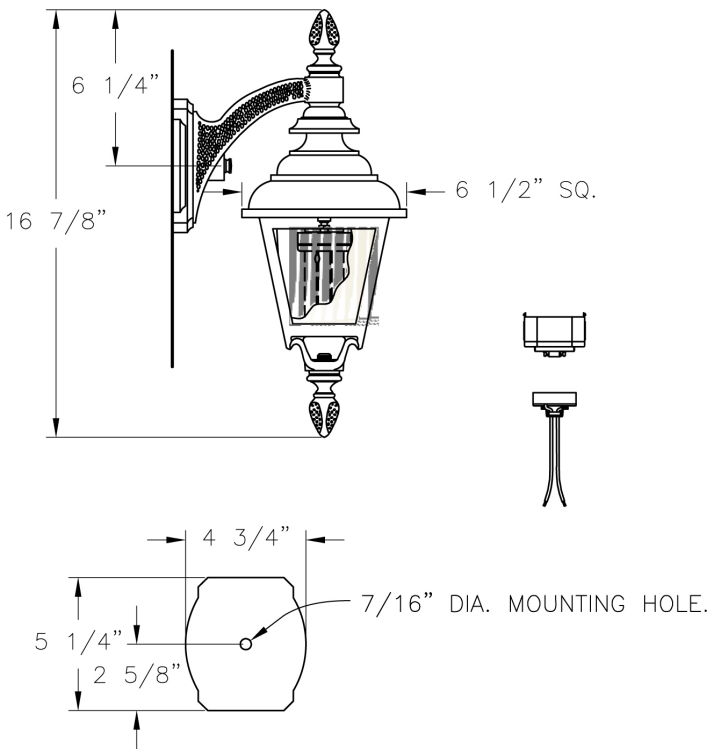

Small Fluorescent Value Line Wall Mount (B9943FL) Specification Sheet

Project Name:	Location:	MFG: Philips Lighting
Fixture Type:	Catalog No.:	Qty:

Ordering Guide

Example: B9943FL ABS B 13W

Product Code	B9943FL	Small Fluorescent Value Line Wall Mount
Finish	ABS ACP ARD ASI BLK BRN BRZ FGN GRA IRN RBZ SRT VBZ VCP VGN VTC WBZ WHT	Antique Brass Antique Copper Antique Red Antique Silver Black Brown Bronze Forest Green Granite Ironstone Rustic Bronze Shadow Rust Verde Bronze Verde Copper Verde Vintage Copper Weathered Bronze White
Panel/Globe	B A H L	Opal Acrylic (standard) Clear Acrylic Opalescent Honey Glass White Iridescent
Wattage/Source	13W 18W 26W	Fluorescent 13W Fluorescent 18W Fluorescent 26W

Specifications

CONSTRUCTION:

Cast aluminum square roof secures to roof with two (2) thumbscrews. Cast aluminum square cage with frog bottom. Cast aluminum bracket arm. Cast aluminum finial & cap. Spindle made of cast aluminum.

PANELS/LENS/GLOBE:

Set of 4 Opal Acrylic (OA) panels (standard). More opaque or colored panels are preferred to help conceal an Energy Star or Fluorescent Lamp.

LAMPING:

26W maximum fluorescent ballast. Twist lock GX24q four (4) pin socket ballast provided. Electronic fluorescent ballast (Customer must specify wattage). 120 volt HPF supplied. (Lamp not supplied).

Height:

16 3/8"

Width:

6 3/8"

Projection:

9"

Top to Outlet:

6 1/8"