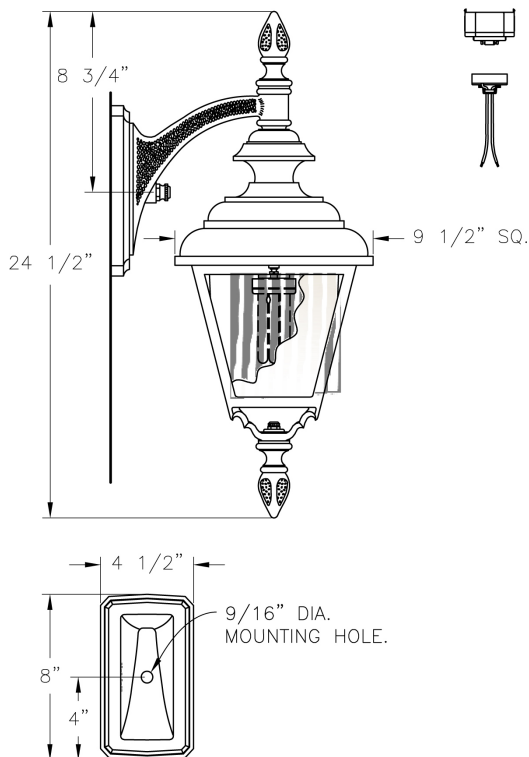

# Medium Fluorescent Value Line Wall Mount (B9953FL) Specification Sheet

|               |              |                       |
|---------------|--------------|-----------------------|
| Project Name: | Location:    | MFG: Philips Lighting |
| Fixture Type: | Catalog No.: | Qty:                  |

### CONSTRUCTION:

Cast aluminum square roof secures to roof with two (2) thumbscrews. Cast aluminum square cage with frog bottom. Cast aluminum bracket arm. Cast aluminum finial & cap. Spindle made of cast aluminum.

### Width:

9 1/4"