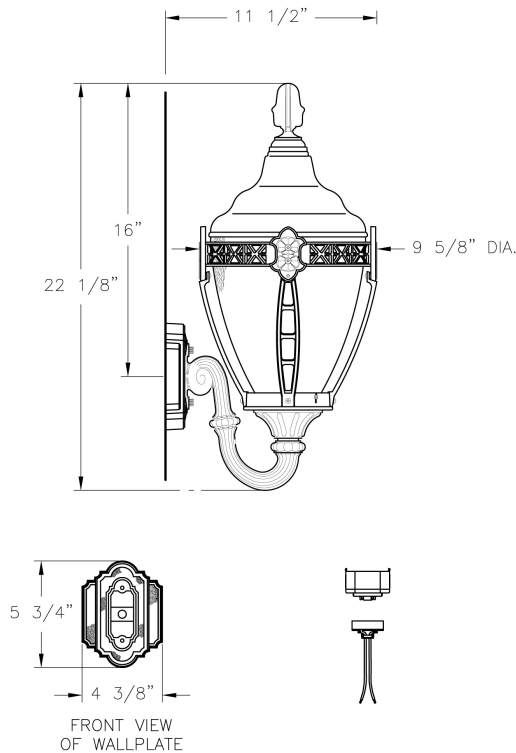

# Small Fluorescent Grosse Pointe Wall Mount (B173FSMFL) Specification Sheet

|               |              |                       |
|---------------|--------------|-----------------------|
| Project Name: | Location:    | MFG: Philips Lighting |
| Fixture Type: | Catalog No.: | Qty:                  |

### CONSTRUCTION:

Cast aluminum fluted holder with two (2) weep holes. Four (4) die cast leg segments secured to holder and band segments with stainless steel screws. Four (4) die cast band segments secured together with stainless steel screws. Spun aluminum roof. Cast Aluminum "S" fluted bracket arm. Cast aluminum finial attached to roof.