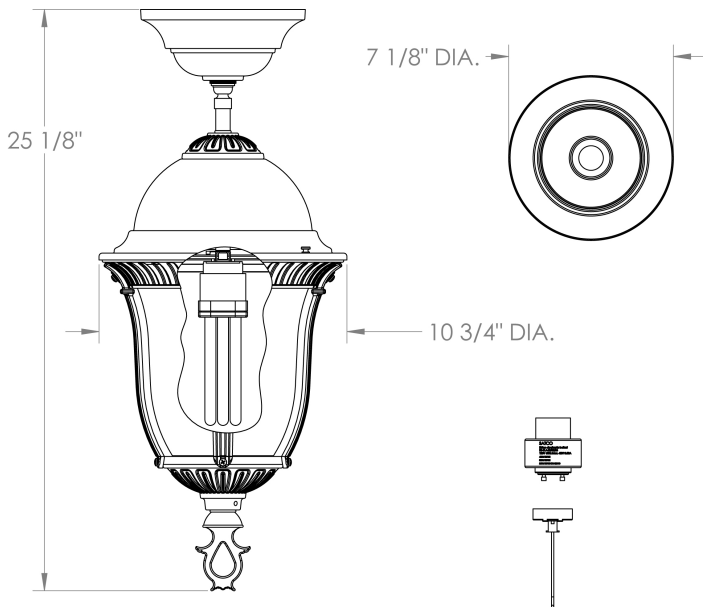

Medium Fluorescent Milano Ceiling Lantern (B54421FL) Specification Sheet

Project Name:	Location:	MFG: Philips Lighting
Fixture Type:	Catalog No.:	Qty:

Ordering Guide

Example: B54421FL ABS 13W G

Product Code	B54421FL	Medium Fluorescent Milano Ceiling Lantern
Finish	ABS ACP ARD ASI BLK BRN BRZ FGN GRA IRN RBZ SRT VBZ VCP VGN VTC WBZ WHT	Antique Brass Antique Copper Antique Red Antique Silver Black Brown Bronze Forest Green Granite Ironstone Rustic Bronze Shadow Rust Verde Bronze Verde Copper Verde Vintage Copper Weathered Bronze White
Panel/Globe	G F R	Clear Glass Globe Frosted Glass Globe Thumb Print Globe
Wattage/Source	13W 18W 26W 32W 42W	Fluorescent 13W Fluorescent 18W Fluorescent 26W Fluorescent 32W Fluorescent 42W

Specifications

CONSTRUCTION:

Four (4) cast aluminum legs secure top and bottom rings. Spun aluminum roof secures to top ring with thumbscrews. Painted spun aluminum dome. Decorative cast aluminum cage bottom. Fluted cast aluminum top ring. Cast aluminum ceiling canopy. Painted aluminum sleeve covers brass hang-straight. Knob below cage made of cast aluminum.

PANELS/LENS/GLOBE:

Clear Glass Globe (CG) is standard. More opaque or colored panels are preferred to help conceal an Energy Star or Fluorescent Lamp.

LAMPING:

42W maximum fluorescent ballast. Twist lock GX24q four (4) pin socket ballast provided. Electronic fluorescent ballast (Customer must specify wattage). 120 volt HPF supplied. (Lamp not supplied).

ELECTRICAL ASSEMBLY:

Fixture is pre-wired with 18 AWG black, white, and ground wires. Lantern will be prewired and tested. All electrical components are ETL listed.

MOUNTING:

See template for dimensions & mounting instructions.