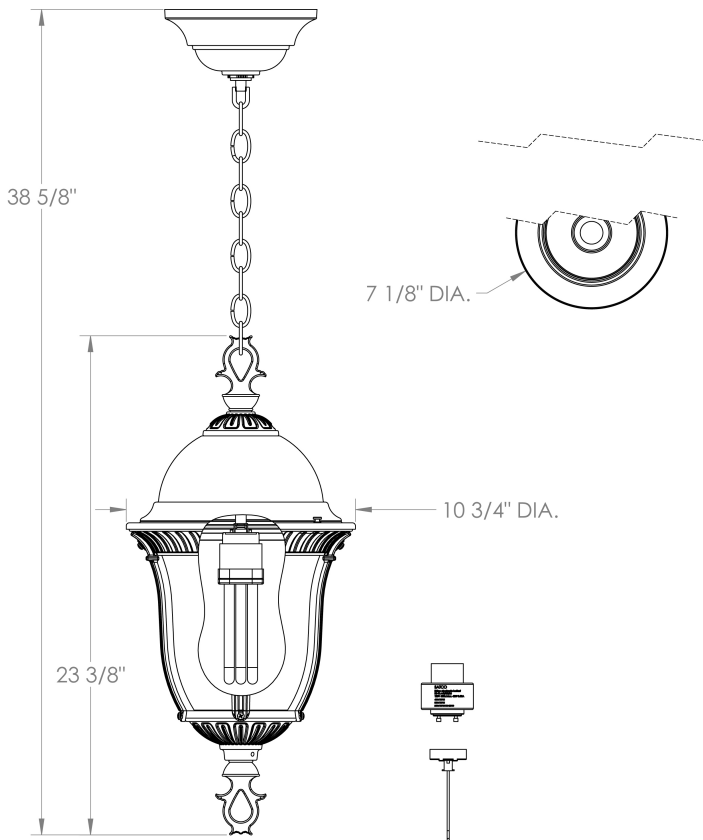

Medium Fluorescent Milano Ceiling Lantern (B54420FL) Specification Sheet

Project Name:	Location:	MFG: Philips Lighting
Fixture Type:	Catalog No.:	Qty:

Ordering Guide

Example: B54420FL ABS 13W G

Product Code	B54420FL	Medium Fluorescent Milano Ceiling Lantern
Finish	ABS ACP ARD ASI BLK BRN BRZ FGN GRA IRN RBZ SRT VBZ VCP VGN VTC WBZ WHT	Antique Brass Antique Copper Antique Red Antique Silver Black Brown Bronze Forest Green Granite Ironstone Rustic Bronze Shadow Rust Verde Bronze Verde Copper Verde Vintage Copper Weathered Bronze White
Panel/Globe	G F R	Clear Glass Globe Frosted Glass Globe Thumb Print Globe
Wattage/Source	13W 18W 26W 32W 42W	Fluorescent 13W Fluorescent 18W Fluorescent 26W Fluorescent 32W Fluorescent 42W

Specifications

CONSTRUCTION:

Four (4) cast aluminum legs secure top and bottom rings. Spun aluminum roof secures to top ring with thumbscrews. Painted spun aluminum dome. Decorative cast aluminum cage bottom. Fluted cast aluminum top ring. Cast aluminum ceiling canopy. 12" long painted steel chain attached to cast aluminum loop. Knob and finial are cast aluminum.

PANELS/LENS/GLOBE:

Clear Glass Globe (CG) is standard. More opaque or colored panels are preferred to help conceal an Energy Star or Fluorescent Lamp.

LAMPING:

42W maximum fluorescent ballast. Twist lock GX24q four (4) pin socket ballast provided. Electronic fluorescent ballast (Customer must specify wattage). 120 volt HPF supplied. (Lamp not supplied).

ELECTRICAL ASSEMBLY:

Fixture is pre-wired with 18 AWG black, white, and ground wires. Lantern will be prewired and tested. All electrical components are ETL listed.

MOUNTING:

See template for dimensions & mounting instructions.