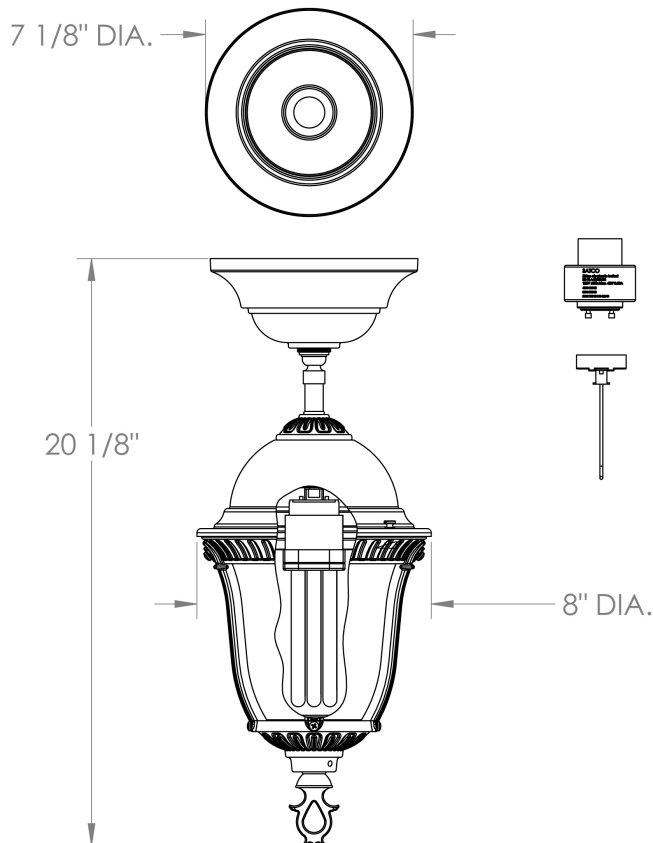

# Small Fluorescent Milano Ceiling Lantern (B54221FL) Specification Sheet

Project Name:	Location:	MFG: Philips Lighting
Fixture Type:	Catalog No.:	Qty:

## Ordering Guide

Example: B54221FL ABS 13W G

<b>Product Code</b>	B54221FL	Small Fluorescent Milano Ceiling Lantern
<b>Finish</b>	ABS ACP ARD ASI BLK BRN BRZ FGN GRA IRN RBZ SRT VBZ VCP VGN VTC WBZ WHT	Antique Brass Antique Copper Antique Red Antique Silver Black Brown Bronze Forest Green Granite Ironstone Rustic Bronze Shadow Rust Verde Bronze Verde Copper Verde Vintage Copper Weathered Bronze White
<b>Panel/Globe</b>	G F R	Clear Glass Globe Frosted Glass Globe Thumb Print Globe
<b>Wattage/Source</b>	13W 18W 26W 32W 42W	Fluorescent 13W Fluorescent 18W Fluorescent 26W Fluorescent 32W Fluorescent 42W

### CONSTRUCTION:

Four (4) cast aluminum legs secure top and bottom rings. Spun aluminum roof secures to top ring with thumbscrews. Painted spun aluminum dome. Decorative cast aluminum cage bottom. Fluted cast aluminum top ring. Cast aluminum ceiling canopy. Painted aluminum sleeve covers brass hang-straight. Knob below cage made of cast aluminum.