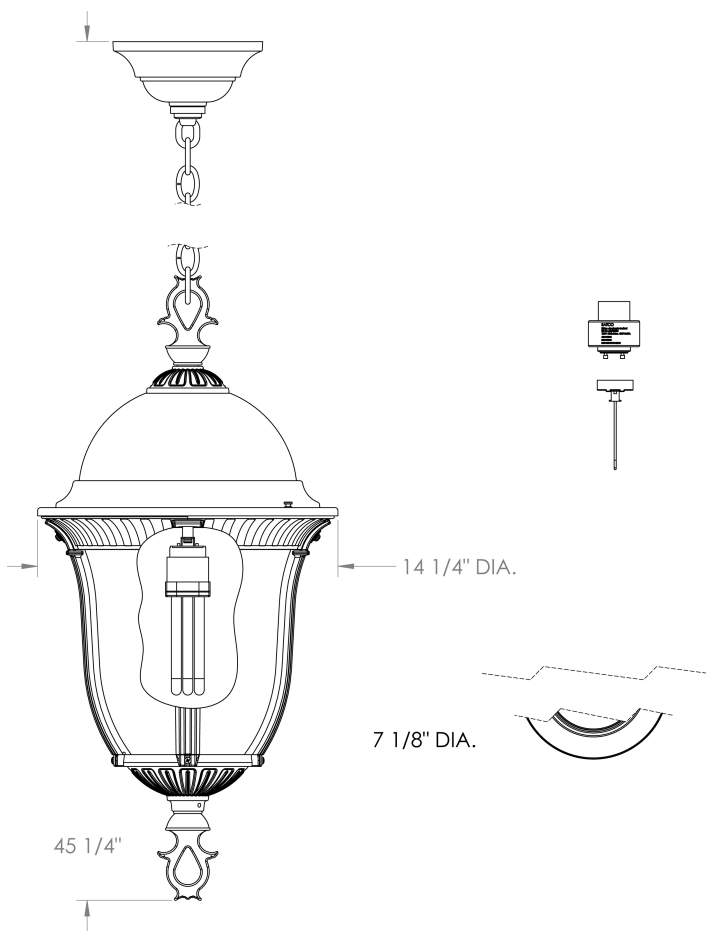

# Large Fluorescent Milano Ceiling Lantern (B54620FL) Specification Sheet

Project Name:	Location:	MFG: Philips Lighting
Fixture Type:	Catalog No.:	Qty:

### CONSTRUCTION:

Four (4) cast aluminum legs secure top and bottom rings. Spun aluminum roof secures to top ring with thumbscrews. Painted spun aluminum dome. Decorative cast aluminum cage bottom. Fluted cast aluminum top ring. Cast aluminum ceiling canopy. 12" long painted steel chain attached to cast aluminum loop. Knob and finial are cast aluminum.

## Height:

44 3/4"

## Width:

14 1/4"