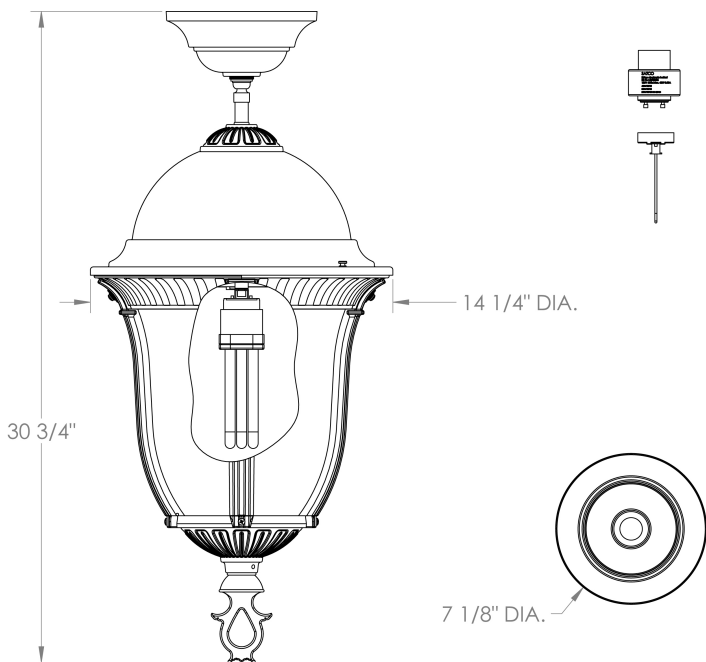

Large Fluorescent Milano Ceiling Lantern (B54621FL) Specification Sheet

Project Name:	Location:	MFG: Philips Lighting
Fixture Type:	Catalog No.:	Qty:

Ordering Guide

Example: B54621FL ABS 13W G

Product Code	B54621FL	Large Fluorescent Milano Ceiling Lantern
Finish	ABS ACP ARD ASI BLK BRN BRZ FGN GRA IRN RBZ SRT VBZ VCP VGN VTC WBZ WHT	Antique Brass Antique Copper Antique Red Antique Silver Black Brown Bronze Forest Green Granite Ironstone Rustic Bronze Shadow Rust Verde Bronze Verde Copper Verde Vintage Copper Weathered Bronze White
Panel/Globe	G F R	Clear Glass Globe Frosted Glass Globe Thumb Print Globe
Wattage/Source	13W 18W 26W 32W 42W	Fluorescent 13W Fluorescent 18W Fluorescent 26W Fluorescent 32W Fluorescent 42W

Specifications

CONSTRUCTION:

Four (4) cast aluminum legs secure top and bottom rings. Spun aluminum roof secures to top ring with thumbscrews. Painted spun aluminum dome. Decorative cast aluminum cage bottom. Fluted cast aluminum top ring. Cast aluminum ceiling canopy. Painted aluminum sleeve covers brass hang-straight. Knob below cage made of cast aluminum.

PANELS/LENS/GLOBE:

Clear Glass Globe (CG) is standard. More opaque or colored panels are preferred to help conceal an Energy Star or Fluorescent Lamp.

LAMPING:

42W maximum fluorescent ballast. Twist lock GX24q four (4) pin socket ballast provided. Electronic fluorescent ballast (Customer must specify wattage). 120 volt HPF supplied. (Lamp not supplied).

Height:

30 3/4"

Width:

14 1/4"

Max. Weight: