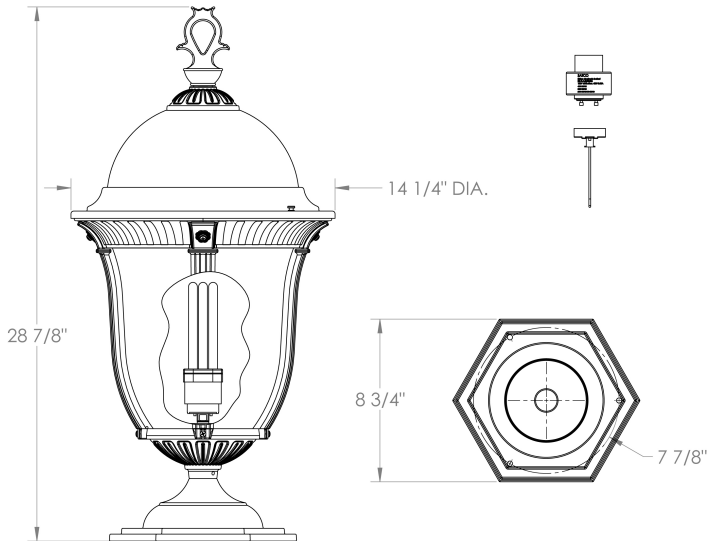

# Large Fluorescent Milano Pier Mount (B54660FL) Specification Sheet

Project Name:	Location:	MFG: Philips Lighting
Fixture Type:	Catalog No.:	Qty:

## Ordering Guide

Example: B54660FL ABS 13W G

<b>Product Code</b>	B54660FL	Large Fluorescent Milano Pier Mount
<b>Finish</b>	ABS ACP ARD ASI BLK BRN BRZ FGN GRA IRN RBZ SRT VBZ VCP VGN VTC WBZ WHT	Antique Brass Antique Copper Antique Red Antique Silver Black Brown Bronze Forest Green Granite Ironstone Rustic Bronze Shadow Rust Verde Bronze Verde Copper Verde Vintage Copper Weathered Bronze White
<b>Panel/Globe</b>	G F R	Clear Glass Globe Frosted Glass Globe Thumb Print Globe
<b>Wattage/Source</b>	13W 18W 26W 32W 42W	Fluorescent 13W Fluorescent 18W Fluorescent 26W Fluorescent 32W Fluorescent 42W

### CONSTRUCTION:

Four (4) cast aluminum legs secure top and bottom rings. Spun aluminum roof secures to top ring with thumbscrews. Painted spun aluminum dome. Decorative cast aluminum cage bottom. Fluted cast aluminum top ring. Cast aluminum finial attached to roof. Cast aluminum cap. Cast aluminum hex pier base.