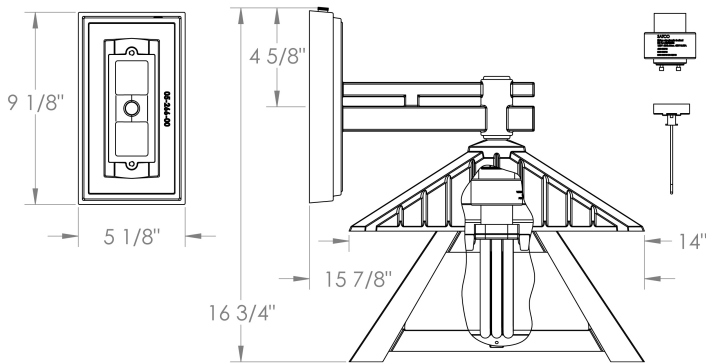

# Large Fluorescent Artisan Wall Mount (B56612FL) Specification Sheet

Project Name:	Location:	MFG: Philips Lighting
Fixture Type:	Catalog No.:	Qty:

4 3/4"

**Max. Weight:**