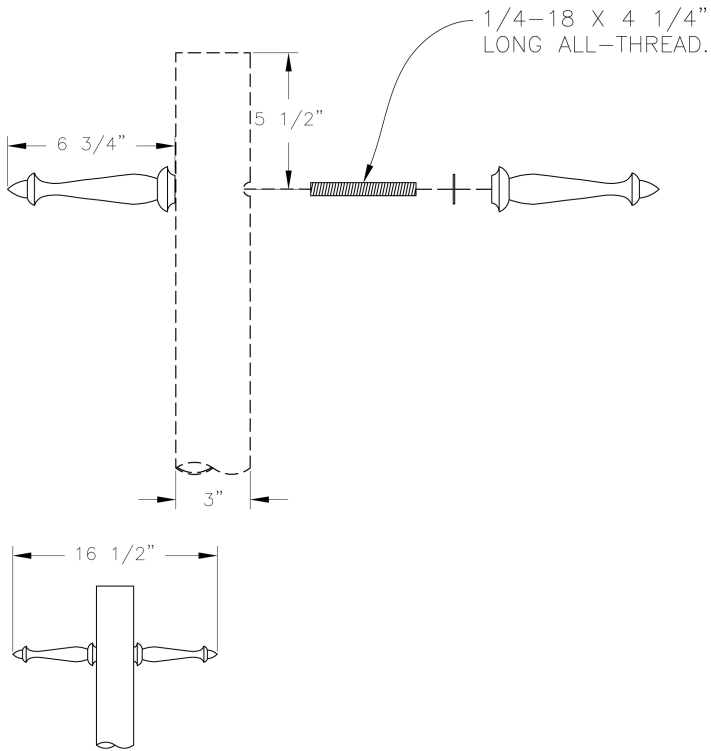

Ladder Rest (17-3) Specification Sheet

Project Name:	Location:	MFG: Philips Lighting
Fixture Type:	Catalog No.:	Qty:

Ordering Guide

Example: 17-3 ABS

Product Code	17-3	Ladder Rest
Finish	ABS	Antique Brass
	ACP	Antique Copper
	ARD	Antique Red
	ASI	Antique Silver
	BLK	Black
	BRN	Brown
	BRZ	Bronze
	FGN	Forest Green
	GRA	Granite
	IRN	Ironstone
	RBZ	Rustic Bronze
	SRT	Shadow Rust
	VBZ	Verde Bronze
	VCP	Verde Copper
	VGN	Verde
	VTC	Vintage Copper
	WBZ	Weathered Bronze
	WHT	White

Specifications

CONSTRUCTION:

Cast aluminum ladder rest. Neoprene washers. 1/4-18 x 4 1/4" long all-thread. 3" dia. post must be ordered separately.

FINISH:

Resilient TGIC thermoset polyester powdercoat paint is electrostatically applied to every fixture. Specially formulated for Philips Outdoor Lighting, it provides UV protection, and the highest temperature rating in the industry. In addition to the standard color choices shown, a spectrum of custom colors is available.

Height:

1 7/8"

Width:

16 1/2"