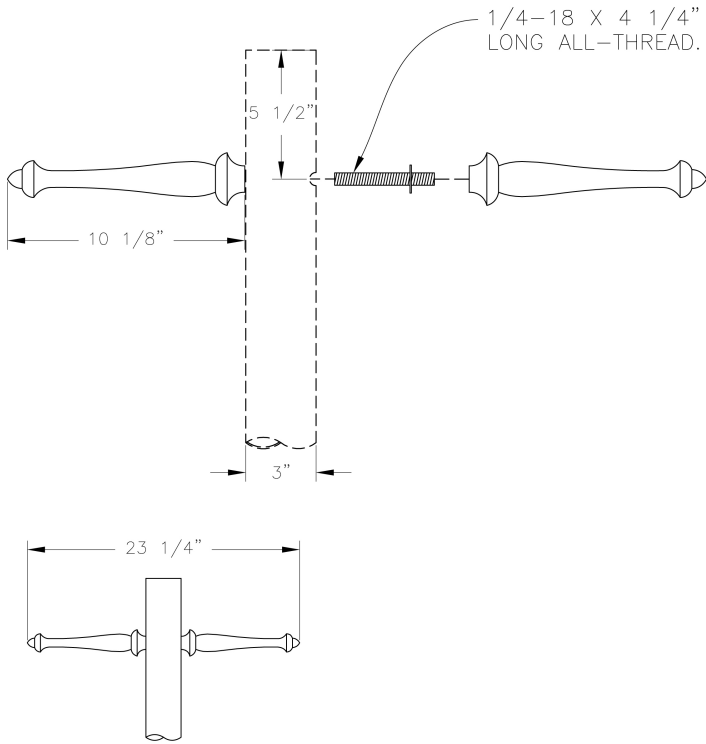

Ladder Rest (18-3) Specification Sheet

Project Name:	Location:	MFG: Philips Lighting
Fixture Type:	Catalog No.:	Qty:

Ordering Guide

Example: 18-3 ABS

Product Code	18-3	Ladder Rest
Finish	ABS	Antique Brass
	ACP	Antique Copper
	ARD	Antique Red
	ASI	Antique Silver
	BLK	Black
	BRN	Brown
	BRZ	Bronze
	FGN	Forest Green
	GRA	Granite
	IRN	Ironstone
	RBZ	Rustic Bronze
	SRT	Shadow Rust
	VBZ	Verde Bronze
	VCP	Verde Copper
	VGN	Verde
	VTC	Vintage Copper
	WBZ	Weathered Bronze
	WHT	White

Specifications

CONSTRUCTION:

Cast aluminum ladder rest. Neoprene washers. 1/4-18 x 4 1/4" long all-thread. 3" dia. post must be ordered separately.

FINISH:

Resilient TGIC thermoset polyester powdercoat paint is electrostatically applied to every fixture. Specially formulated for Philips Outdoor Lighting, it provides UV protection, and the highest temperature rating in the industry. In addition to the standard color choices shown, a spectrum of custom colors is available.

Height:

2 1/4"

Width:

23 1/4"