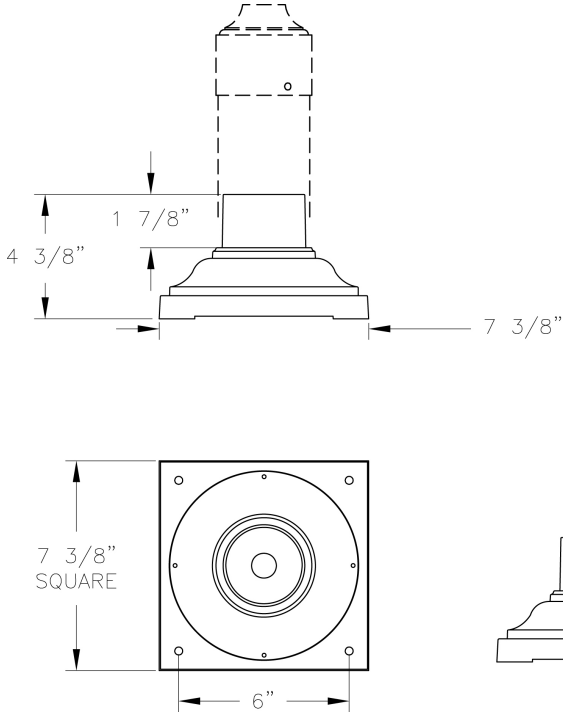

Pier Base (400) Specification Sheet

Project Name:	Location:	MFG: Philips Lighting
Fixture Type:	Catalog No.:	Qty:

Ordering Guide

Example: 400 ABS

Product Code	400	Pier Base
Finish	ABS	Antique Brass
	ACP	Antique Copper
	ARD	Antique Red
	ASI	Antique Silver
	BLK	Black
	BRN	Brown
	BRZ	Bronze
	FGN	Forest Green
	GRA	Granite
	IRN	Ironstone
	RBZ	Rustic Bronze
	SRT	Shadow Rust
	VBZ	Verde Bronze
	VCP	Verde Copper
	VGN	Verde
	VTC	Vintage Copper
	WBZ	Weathered Bronze
	WHT	White

Height:

4 3/8"

Width:

7 3/8"