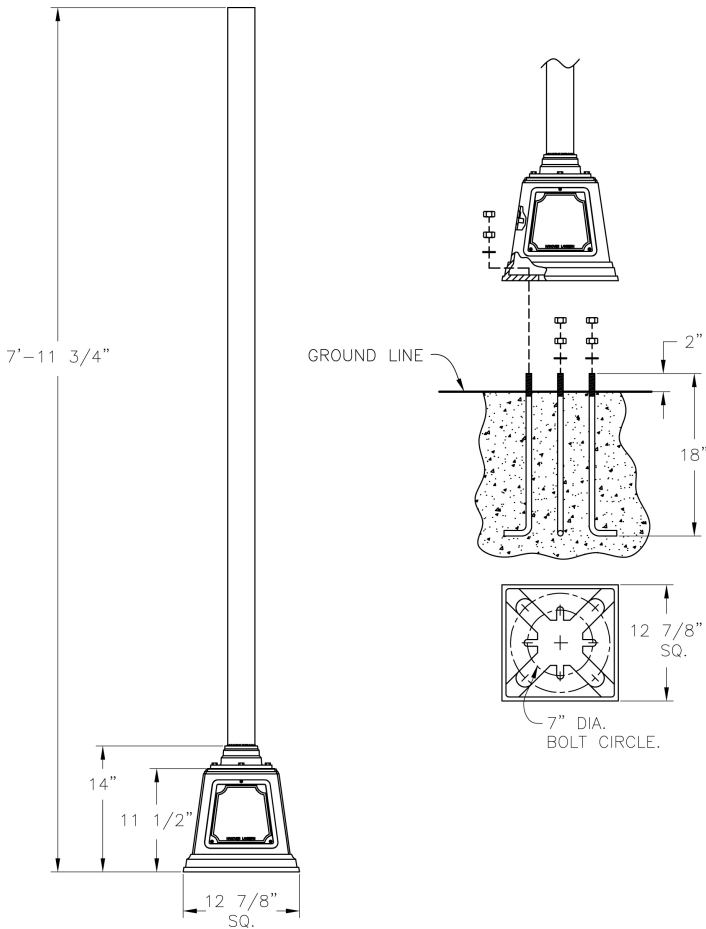

Anchor Base Post (397-) Specification Sheet

Project Name:	Location:	MFG: Philips Lighting
Fixture Type:	Catalog No.:	Qty:

Ordering Guide

Example: 397- 8 ABS B B D

Product Code	397-	Anchor Base Post
Height(s)	8 10	(8 ft.) (10 ft.)
Finish	ABS ACP ARD ASI BLK BRN BRZ FGN GRA IRN RBZ SRT VBZ VCP VGN VTC WBZ WHT	Antique Brass Antique Copper Antique Red Antique Silver Black Brown Bronze Forest Green Granite Ironstone Rustic Bronze Shadow Rust Verde Bronze Verde Copper Verde Vintage Copper Weathered Bronze White
Photoeye (Optional)	B C	120V 208V - 277V
Outlet Location (Optional)	B T	4" from Top of Base 12" from Top of Pole
Outlet Options (Optional)	D G	Standard Duplex GFI Duplex

Specifications

OUTLET:

GFI Duplex Outlet has dual-function indicator light, universal metal weatherproof cover. Weatherproof while in use. Heavy-duty all-metal construction. Lockable security cover. Meets NEC 406.9 (B). Weather resistant. Standard Duplex Outlet has universal metal weatherproof cover. Weatherproof while in use. Heavy-duty all-metal construction. Lockable security cover. Meets NEC 406.9 (B). Weather resistant.

WARRANTY:

Three-year limited warranty.

Tenon/Top:

3" O.D.

Bolt Circle:

7" dia.

Anchor Rods:

Anchor Base Post (397-) Specification Sheet

Project Name:	Location:	MFG: Philips Lighting
Fixture Type:	Catalog No.:	Qty:

(4) 1/2" dia. x 18" long zinc plated steel

Base Dimensions:

12 7/8" sq. x 11 1/2"

Shaft:

3" Straight

Wall Thickness:

.125"