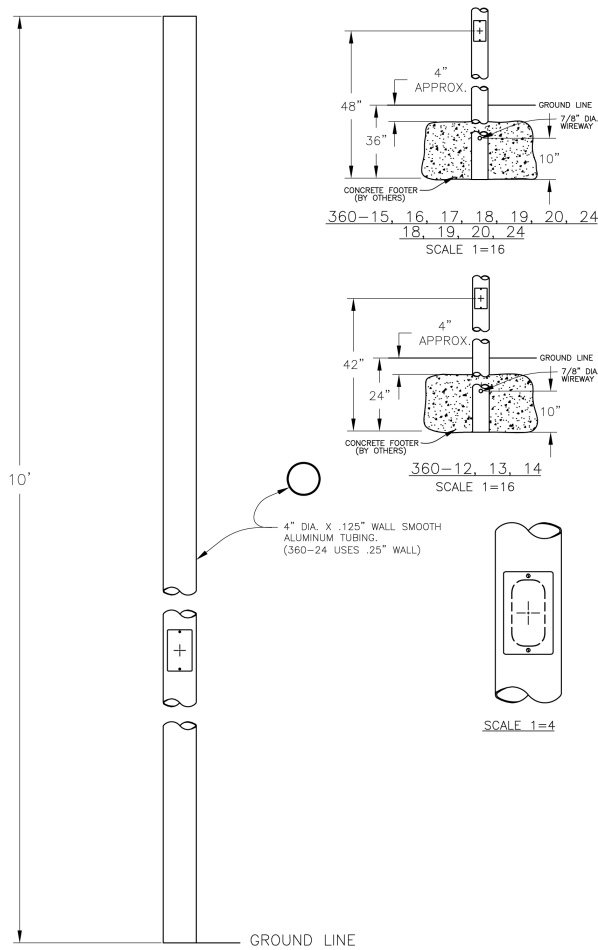

Direct Burial Post (360-) Specification Sheet

Project Name:	Location:	MFG: Philips Lighting
Fixture Type:	Catalog No.:	Qty:

Ordering Guide

Example: 360- 8 ABS 3 B 0 D

Product Code	360-	Direct Burial Post
Height(s)	8 10 12 14	(8 ft.) (10 ft.) (12 ft.) (14 ft.)
Finish	ABS ACP ARD ASI BLK BRN BRZ FGN GRA IRN RBZ SRT VBZ VCP VGN VTC WBZ WHT	Antique Brass Antique Copper Antique Red Antique Silver Black Brown Bronze Forest Green Granite Ironstone Rustic Bronze Shadow Rust Verde Bronze Verde Copper Verde Vintage Copper Weathered Bronze White
Tenon Option	3 4	3" dia. 4" dia.
Photoeye (Optional)	B C D	120V 208V - 277V 120V only (for 3" OD Post)
Outlet Location (Optional)	0 T	For Direct Burial & Anchor Base 12" from Top of Pole
Outlet Options (Optional)	D G	Standard Duplex GFI Duplex

Specifications

OUTLET:

GFI Duplex Outlet has dual-function indicator light, universal metal weatherproof cover. Weatherproof while in use. Heavy-duty all-metal construction. Lockable security cover. Meets NEC 406.9 (B). Weather resistant. Standard Duplex Outlet has universal metal weatherproof cover. Weatherproof while in use. Heavy-duty all-metal construction. Lockable security cover. Meets NEC 406.9 (B). Weather resistant.

WARRANTY:

Three-year limited warranty.

Tenon/Top:

4" O.D.

Shaft:

4" Straight

Direct Burial Post (360-) Specification Sheet

Project Name:	Location:	MFG: Philips Lighting
Fixture Type:	Catalog No.:	Qty:

Wall Thickness:
.125"

Height:
8', 10', 12', 14'

Pole EPA Values

	Height			
Windspeed(mph)	8'	10'	12'	14'
80	9.0100	6.3000	4.5000	3.1700
110	3.7900	2.3600	1.3200	0.5000