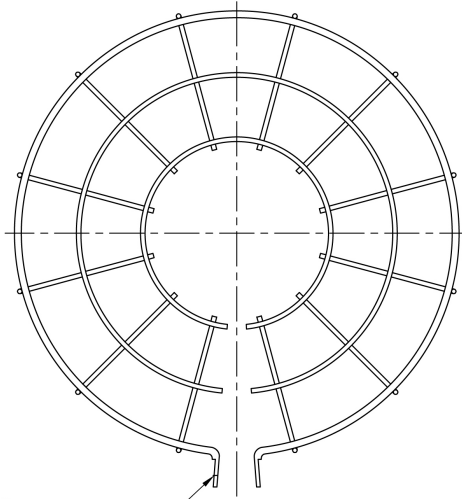

Wire Guard ((DISCONTINUED) W (for 241 only)) Specification Sheet

Project Name:

Location:

MFG: Philips Lighting

Fixture Type:

Catalog No.:

Qty:

TOP VIEW

7/32" DIA. HOLE THRU THIS TAB ONLY.

Ordering Guide

Example: (DISCONTINUED) W (for 241 only)

Product Code	
	(DISCONTINUED) Guard W (for 241 only)