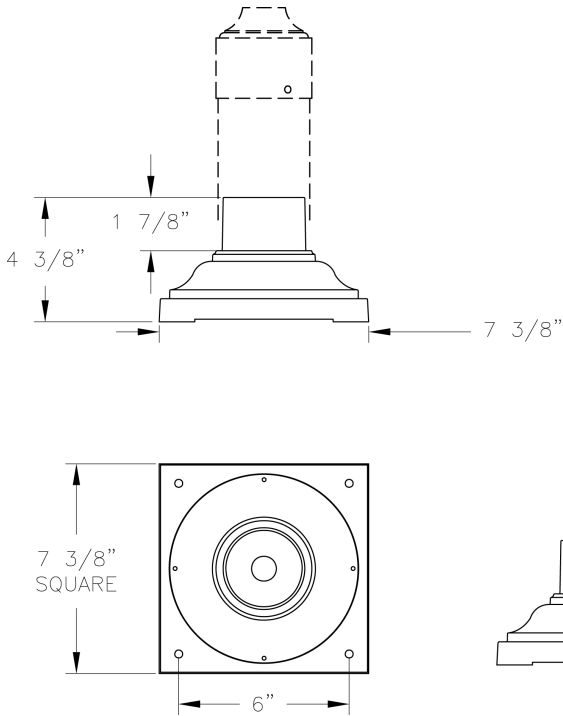

Pier Base (400) Specification Sheet

Project Name:	Location:	MFG: Philips Lighting
Fixture Type:	Catalog No.:	Qty:

Ordering Guide

Example: 400 ABS

Product Code	400	Pier Base
Finish	ABS	Antique Brass
	ACP	Antique Copper
	ARD	Antique Red
	ASI	Antique Silver
	BLK	Black
	BRN	Brown
	BRZ	Bronze
	FGN	Forest Green
	GRA	Granite
	IRN	Ironstone
	RBZ	Rustic Bronze
	SRT	Shadow Rust
	VBZ	Verde Bronze
	VCP	Verde Copper
	VGN	Verde
	VTC	Vintage Copper
	WBZ	Weathered Bronze
	WHT	White

Height:

4 3/8"

Width:

7 3/8"