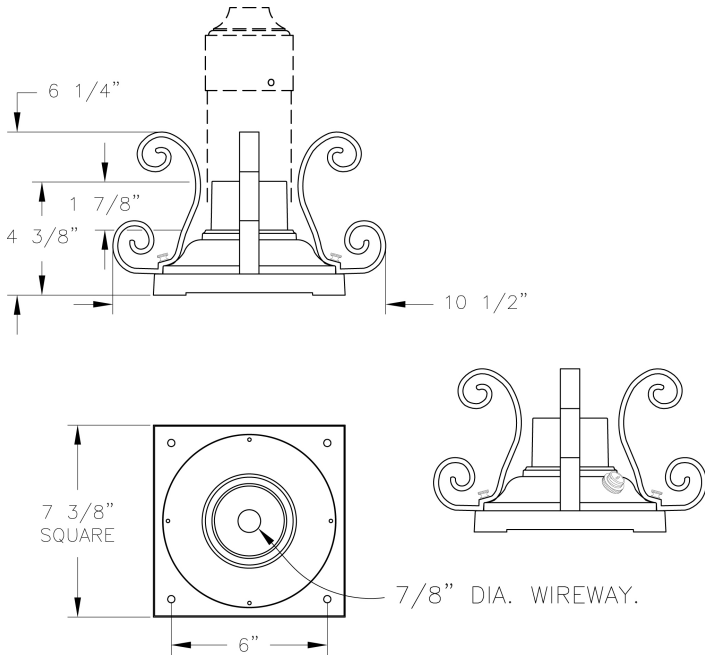

Pier Base with Scrolls (455) Specification Sheet

Project Name:	Location:	MFG: Philips Lighting
Fixture Type:	Catalog No.:	Qty:

Ordering Guide

Example: 455 ABS

Product Code	455	Pier Base with Scrolls
Finish	ABS	Antique Brass
	ACP	Antique Copper
	ARD	Antique Red
	ASI	Antique Silver
	BLK	Black
	BRN	Brown
	BRZ	Bronze
	FGN	Forest Green
	GRA	Granite
	IRN	Ironstone
	RBZ	Rustic Bronze
	SRT	Shadow Rust
	VBZ	Verde Bronze
	VCP	Verde Copper
	VGN	Verde
	VTC	Vintage Copper
	WBZ	Weathered Bronze
	WHT	White

Specifications

CONSTRUCTION:

Cast aluminum pier base with four scrolls. Cast aluminum ring. Contact factory to obtain list of compatible fixtures. Mounting hardware supplied.

FINISH:

Resilient TGIC thermoset polyester powdercoat paint is electrostatically applied to every fixture. Specially formulated for Philips Outdoor Lighting, it provides UV protection, and the highest temperature rating in the industry. In addition to the standard color choices shown, a spectrum of custom colors is available.

Height:

8 1/4"

Width:

10 1/2"