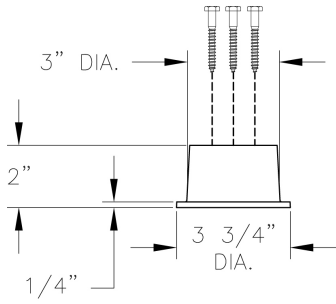

Small Round Pier Base (451) Specification Sheet

| | | |
|---------------|--------------|-----------------------|
| Project Name: | Location: | MFG: Philips Lighting |
| Fixture Type: | Catalog No.: | Qty: |

Ordering Guide

Example: 451 ABS

| Product Code | 451 | Small Round Pier Base |
|---------------|-----|-----------------------|
| Finish | ABS | Antique Brass |
| | ACP | Antique Copper |
| | ARD | Antique Red |
| | ASI | Antique Silver |
| | BLK | Black |
| | BRN | Brown |
| | BRZ | Bronze |
| | FGN | Forest Green |
| | GRA | Granite |
| | IRN | Ironstone |
| | RBZ | Rustic Bronze |
| | SRT | Shadow Rust |
| | VBZ | Verde Bronze |
| | VCP | Verde Copper |
| | VGN | Verde |
| | VTC | Vintage Copper |
| | WBZ | Weathered Bronze |
| | WHT | White |

Specifications

CONSTRUCTION:

Cast aluminum mounting cup with 1 5/8" dia. bolt circle and three (3) 1/4" x 2" long hex head stainless steel lag screws.

FINISH:

Resilient TGIC thermoset polyester powdercoat paint is electrostatically applied to every fixture. Specially formulated for Philips Outdoor Lighting, it provides UV protection, and the highest temperature rating in the industry. In addition to the standard color choices shown, a spectrum of custom colors is available.

Height:

2"

Width:

3 3/4"