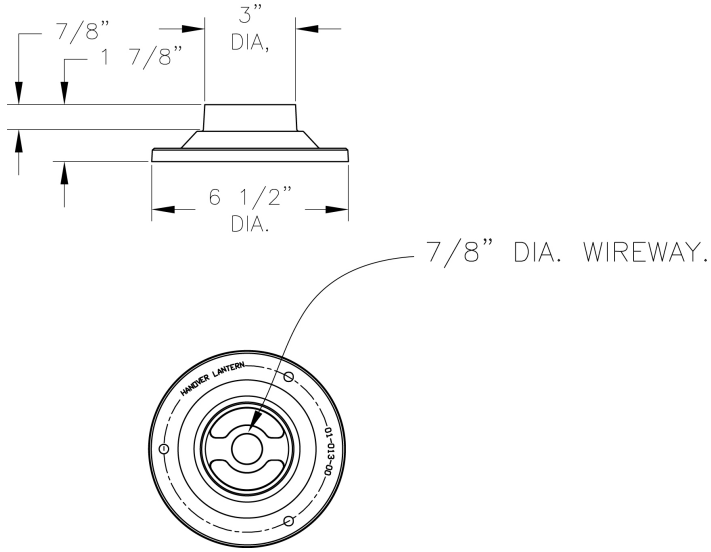

Round Pier Base (450) Specification Sheet

Project Name:	Location:	MFG: Philips Lighting
Fixture Type:	Catalog No.:	Qty:

Ordering Guide

Example: 450 ABS

Product Code	450	Round Pier Base
Finish	ABS	Antique Brass
	ACP	Antique Copper
	ARD	Antique Red
	ASI	Antique Silver
	BLK	Black
	BRN	Brown
	BRZ	Bronze
	FGN	Forest Green
	GRA	Granite
	IRN	Ironstone
	RBZ	Rustic Bronze
	SRT	Shadow Rust
	VBZ	Verde Bronze
	VCP	Verde Copper
	VGN	Verde
	VTC	Vintage Copper
	WBZ	Weathered Bronze
	WHT	White

Specifications

CONSTRUCTION:

Cast aluminum pier base.

FINISH:

Resilient TGIC thermoset polyester powdercoat paint is electrostatically applied to every fixture. Specially formulated for Philips Outdoor Lighting, it provides UV protection, and the highest temperature rating in the industry. In addition to the standard color choices shown, a spectrum of custom colors is available.

Height:

1 7/8"

Width:

6 1/2" dia.