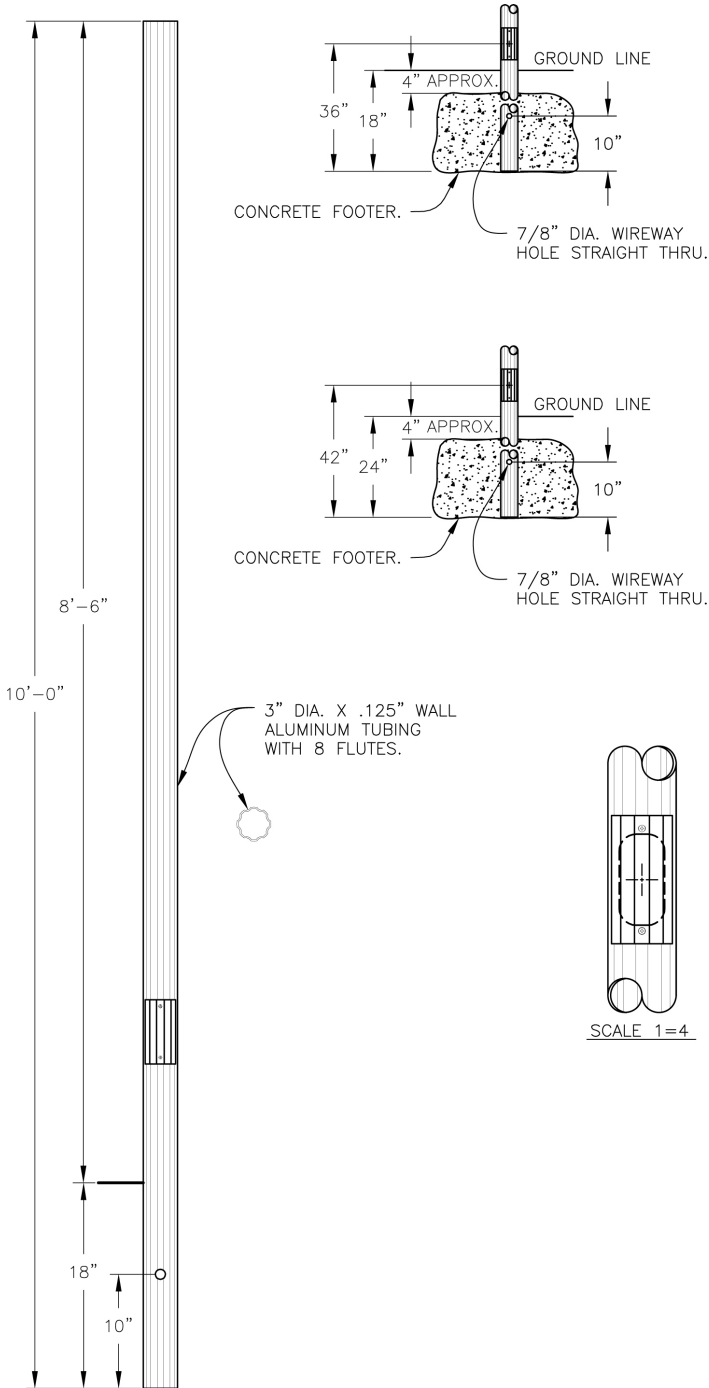

# Residential Direct Burial Post (340) Specification Sheet

Project Name:	Location:	MFG: Philips Lighting
Fixture Type:	Catalog No.:	Qty:

## Ordering Guide

Example: 340 7 ABS B T D

<b>Product Code</b>	340	Residential Direct Burial Post
<b>Height(s)</b>	7 8 10	(7 ft.) (8 ft.) (10 ft.)
<b>Finish</b>	ABS ACP ARD ASI BLK BRN BRZ FGN GRA IRN RBZ SRT VBZ VCP VGN VTC WBZ WHT	Antique Brass Antique Copper Antique Red Antique Silver Black Brown Bronze Forest Green Granite Ironstone Rustic Bronze Shadow Rust Verde Bronze Verde Copper Verde Vintage Copper Weathered Bronze White
<b>Photoeye (Optional)</b>	B	120V
<b>Outlet Location (Optional)</b>	T	12" from Top of Pole
<b>Outlet Options (Optional)</b>	D G	Standard Duplex GFI Duplex

**WARRANTY:**

Lifetime limited warranty.

**Tenon/Top:**

3" O.D.

**Shaft:**

3" Flat Fluted

**Wall Thickness:**

.125"

**Height:**

7', 8', 10'