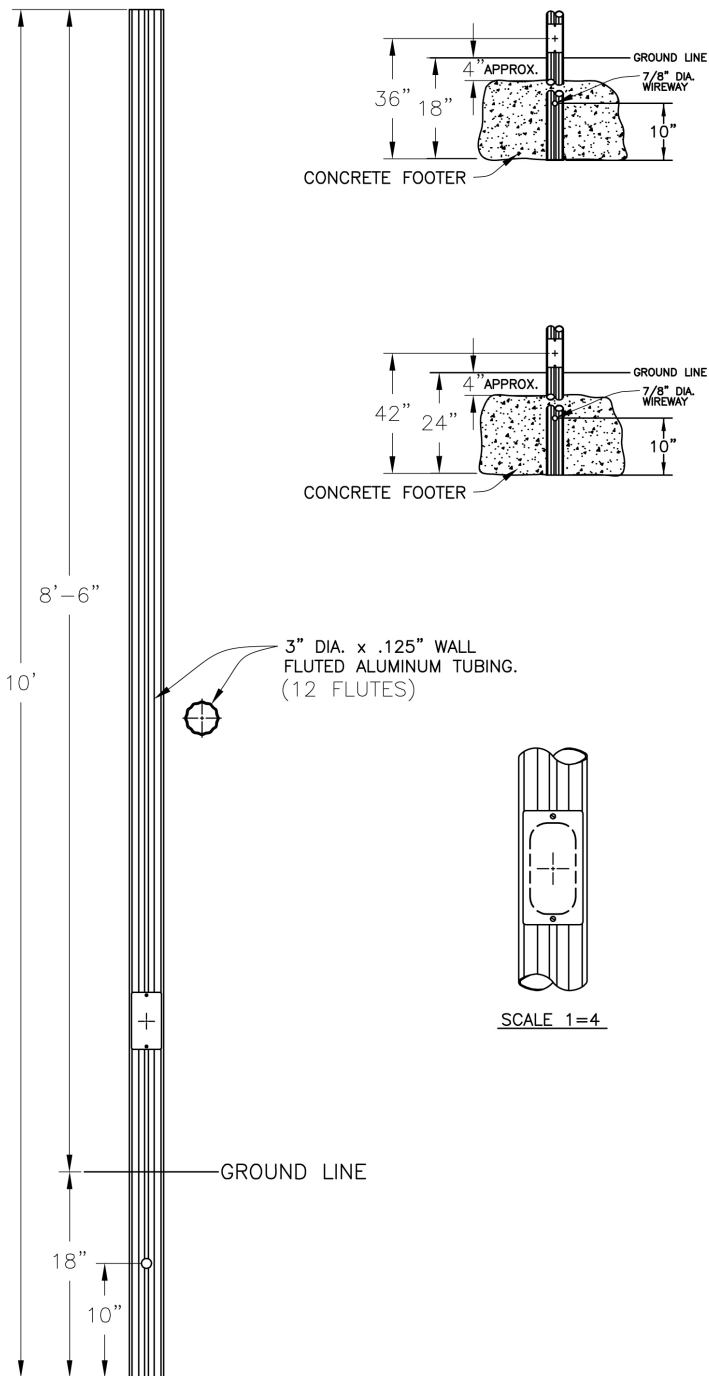

# Residential Direct Burial Post (353) Specification Sheet

Project Name:	Location:	MFG: Philips Lighting
Fixture Type:	Catalog No.:	Qty:

## Ordering Guide

Example: 353 7 ABS T D

<b>Product Code</b>	353	Residential Direct Burial Post
<b>Height(s)</b>	7 8 10	(7 ft.) (8 ft.) (10 ft.)
<b>Finish</b>	ABS ACP ARD ASI BLK BRN BRZ FGN GRA IRN RBZ SRT VBZ VCP VGN VTC WBZ WHT	Antique Brass Antique Copper Antique Red Antique Silver Black Brown Bronze Forest Green Granite Ironstone Rustic Bronze Shadow Rust Verde Bronze Verde Copper Verde Vintage Copper Weathered Bronze White
<b>Outlet Location (Optional)</b>	T	12" from Top of Pole
<b>Outlet Options (Optional)</b>	D G	Standard Duplex GFI Duplex

**WARRANTY:**

Lifetime limited warranty.

**Tenon/Top:**

3" O.D.

**Shaft:**

3" Round Fluted

**Wall Thickness:**

.125"

**Height:**

7', 8', 10'