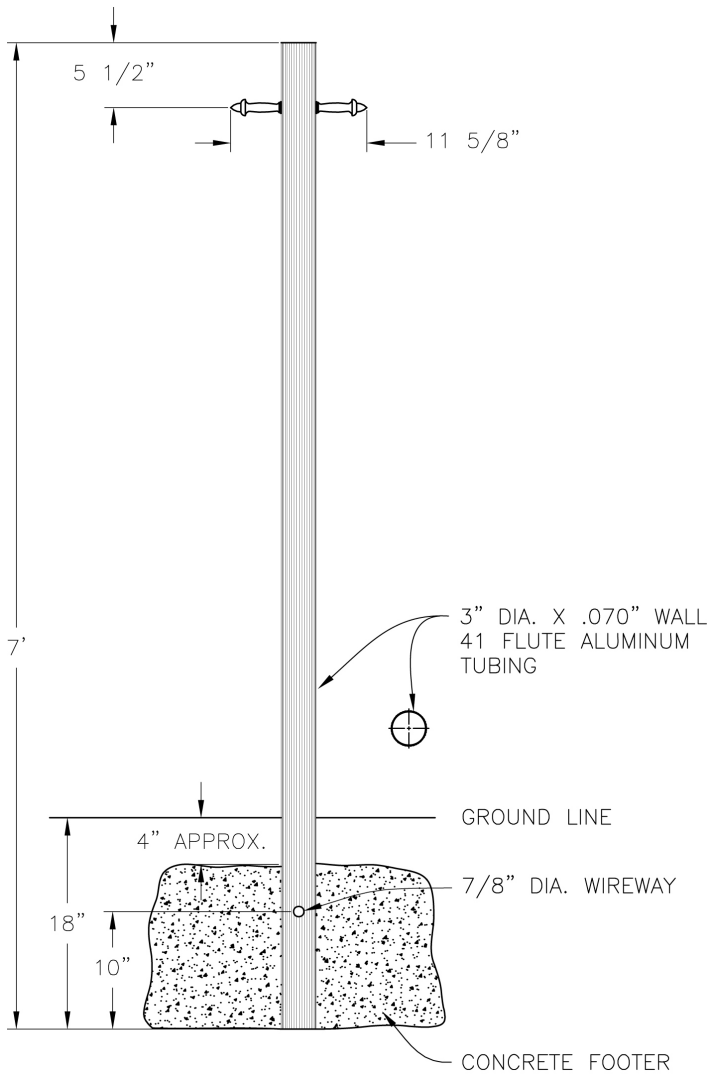

Direct Burial Post w/ Ladder Rests (355) Specification Sheet

Project Name:	Location:	MFG: Philips Lighting
Fixture Type:	Catalog No.:	Qty:

Ordering Guide

Example: 355 ABS B T D

Product Code	355	Direct Burial Post w/ Ladder Rests
Finish	ABS ACP ARD ASI BLK BRN BRZ FGN GRA IRN RBZ SRT VBZ VGN VTC WBZ WHT	Antique Brass Antique Copper Antique Red Antique Silver Black Brown Bronze Forest Green Granite Ironstone Rustic Bronze Shadow Rust Verde Bronze Verde Copper Verde Vintage Copper Weathered Bronze White
Photoeye (Optional)	B	120V
Outlet Location (Optional)	T	12" from Top of Pole
Outlet Options (Optional)	D G	Standard Duplex GFI Duplex

Specifications

OUTLET:

GFI Duplex Outlet has dual-function indicator light, universal metal weatherproof cover. Weatherproof while in use. Heavy-duty all-metal construction. Lockable security cover. Meets NEC 406.9 (B). Weather resistant. Standard Duplex Outlet has universal metal weatherproof cover. Weatherproof while in use. Heavy-duty all-metal construction. Lockable security cover. Meets NEC 406.9 (B). Weather resistant.

Qty:

Tenon/Top:

3" O.D.

Shaft:

3" Thin Wall Fluted

Wall Thickness:

.070"

Height: