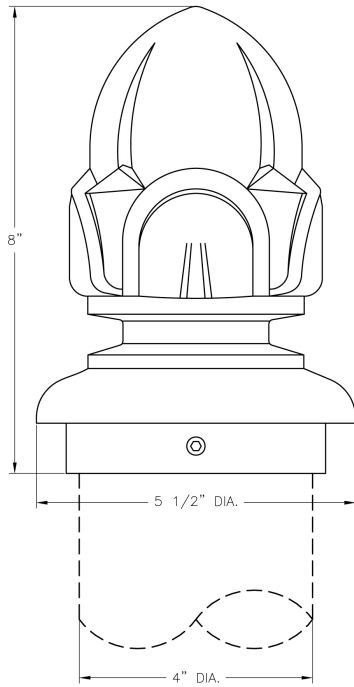

# Post Cap (PC21) Specification Sheet

Project Name:	Location:	MFG: Philips Lighting
Fixture Type:	Catalog No.:	Qty:

### MOUNTING:

Mount atop 4" dia. post.

### Height:

8"

### Width:

5 1/2"