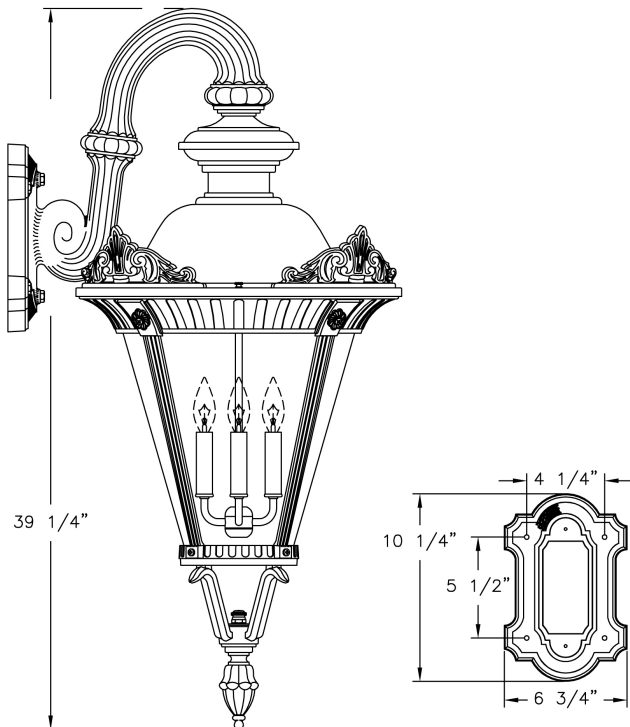

Large Stockholm Wall Mount (B537FRM) Specification Sheet

| | | |
|---------------|--------------|-----------------------|
| Project Name: | Location: | MFG: Philips Lighting |
| Fixture Type: | Catalog No.: | Qty: |

Ordering Guide

Example: B537FRM ABS A C4

| Product Code | B537FRM | Large Stockholm Wall Mount |
|--------------------|--|---|
| Finish | ABS ACP ARD ASI BLK BRN BRZ FGN GRA IRN RBZ SRT VBZ VCP VGN VTC WBZ WHT | Antique Brass Antique Copper Antique Red Antique Silver Black Brown Bronze Forest Green Granite Ironstone Rustic Bronze Shadow Rust Verde Bronze Verde Copper Verde Vintage Copper Weathered Bronze White |
| Panel/Globe | A | Clear Acrylic Body |
| Lamping | C4 | B1-4 light cluster |

Specifications

CONSTRUCTION:

Cast Aluminum "S" fluted bracket arm. Cast aluminum wallplate. Fluted cast aluminum top & bottom ring. Four (4) cast aluminum legs secure top and bottom rings. Spun aluminum roof cap. Spun aluminum roof secures to top ring with thumbscrews. Cast aluminum frog bottom secured. Four (4) cast aluminum crowns secure to roof. Cast aluminum cap.

PANELS/LENS/GLOBE:

Clear Acrylic (CA) Body available only.

LAMPING:

60W maximum B10 lamp per candelabra base socket. Lamp is not included. Higher wattages may be used only with glass panels installed.

ELECTRICAL ASSEMBLY: