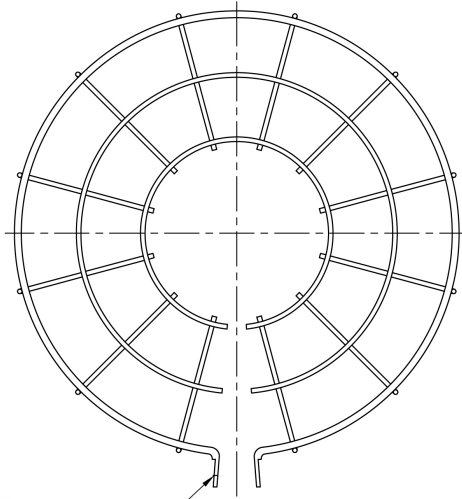

Wire Guard ((DISCONTINUED) W - for 241 only) Specification Sheet

Project Name:

Location:

MFG: Philips Lighting

Fixture Type:

Catalog No.:

Qty:

Ordering Guide

Example: (DISCONTINUED) W - for 241 only

Product Code	(DISCONTINUED) Guard W - for 241 only
--------------	---

TOP VIEW

7/32" DIA. HOLE THRU
THIS TAB ONLY.