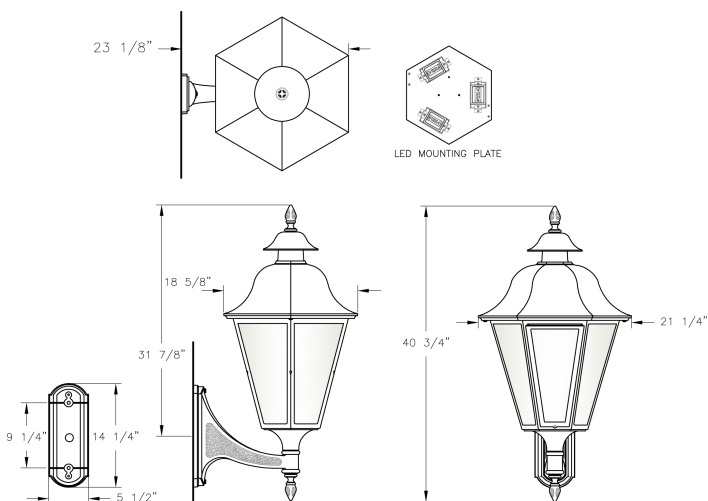

Grande Manor LED Wall Mount (B6117LED) Specification Sheet

| | | |
|---------------|--------------|-----------------------|
| Project Name: | Location: | MFG: Philips Lighting |
| Fixture Type: | Catalog No.: | Qty: |

Ordering Guide

Example: B6117LED ABS B 4K

| Product Code | B6117LED | Grande Manor LED Wall Mount |
|--------------------|--|--|
| Finish | ABS ACP ARD ASI BLK BRN BRZ FGN GRA IRN RBN SRT VBZ VCP VGN VTC WBZ WHT | Antique Brass Antique Copper Antique Red Antique Silver Black Brown Bronze Forest Green Granite Ironstone Rustic Bronze Shadow Rust Verde Bronze Verde Copper Verde Vintage Copper Weathered Bronze White |
| Panel/Globe | B | Opal Acrylic (standard) |
| Lamping | 4K 3K | 4000K (Color Temp.) 3000K (Color Temp.) |

Specifications

CONSTRUCTION:

Cast aluminum finial & cap. 2 Piece cast aluminum bracket arm & wall plate. Cast aluminum hex roof secured to cage with thumbscrews. Cast aluminum hex cage with cast aluminum removable door for easy relamping. Cast aluminum cone bottom welded to cage. Cast aluminum knob.

Projection:
23 1/8"

Top to Outlet:
31 7/8"