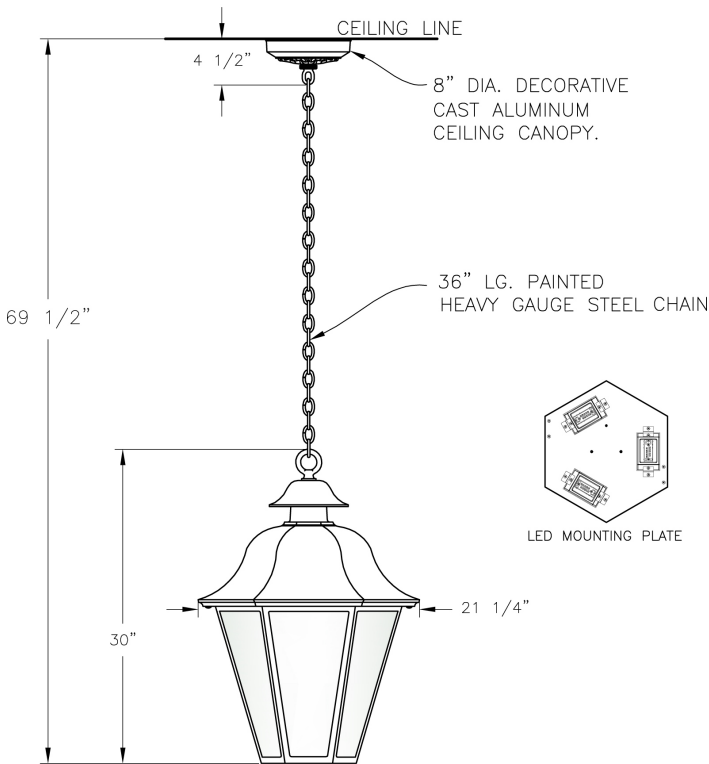

Grande Manor LED Ceiling Lantern (B6120LED) Specification Sheet

Project Name:	Location:	MFG: Philips Lighting
Fixture Type:	Catalog No.:	Qty:

Ordering Guide

Example: B6120LED ABS B 4K

Product Code	B6120LED	Grande Manor LED Ceiling Lantern
Finish	ABS ACP ARD ASI BLK BRN BRZ FGN GRA IRN RBZ SRT VBZ VGN VTC WBZ WHT	Antique Brass Antique Copper Antique Red Antique Silver Black Brown Bronze Forest Green Granite Ironstone Rustic Bronze Shadow Rust Verde Bronze Verde Copper Verde Vintage Copper Weathered Bronze White
Panel/Globe	B	Opal Acrylic (standard)
Lamping	4K 3K	4000K (Color Temp.) 3000K (Color Temp.)

Specifications

CONSTRUCTION:

8" dia. decorative cast aluminum ceiling canopy. Heavy duty painted brass loop with screw collar. 36" long painted heavy gauge steel chain. Cast aluminum loop and roof cap. Cast aluminum hex roof secured to cage with thumbscrews. Cast aluminum hex cage with open bottom.

MOUNTING:

See template for dimensions & mounting instructions.

WARRANTY:

Five Year Limited Warranty

Height:

69 1/2"

Grande Manor LED Ceiling Lantern (B6120LED) Specification Sheet

Project Name:	Location:	MFG: Philips Lighting
Fixture Type:	Catalog No.:	Qty:

Width:
21 1/4"