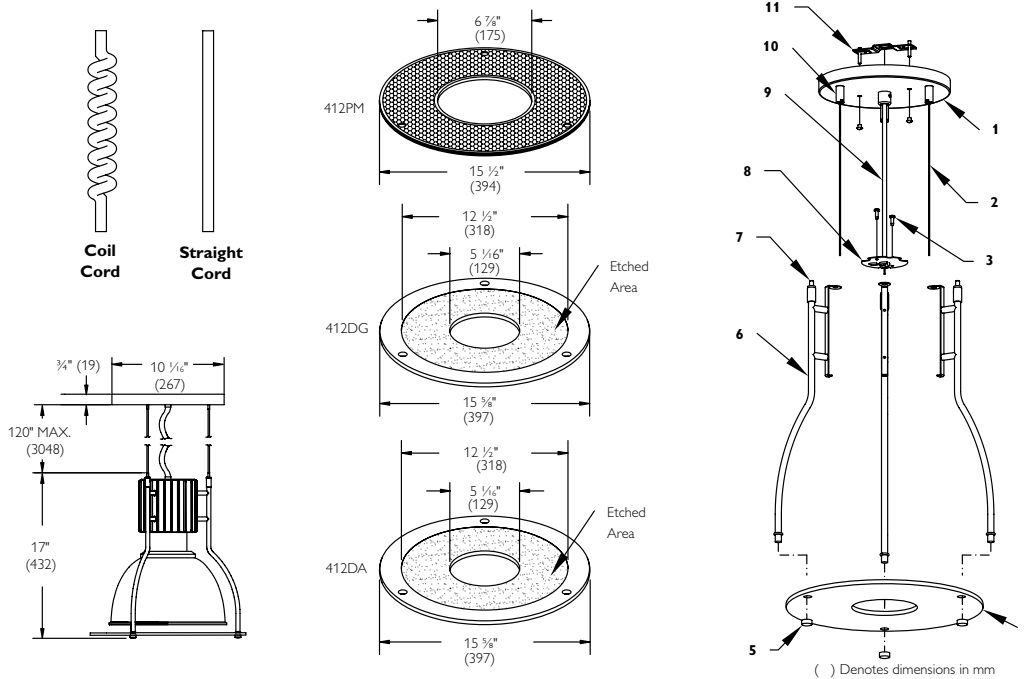

Project:	Catalog No:	Mfg:
Location:	Fixture Type:	Qty:
Notes:		Lamps:

Typical complete installation shown (Power Head and Reflector must be ordered separately).

Deco Kits

Disks

Catalog No.	Color	Description	Power Cord	Cord Color	Overall Height Max.	Catalog No.	Description
412DLS	Gray	Deco Assembly & Mounting Kit	SJT 18-3	Gray	120"	412DG	Glass Disk
412DK***	Gray	Deco Assembly & Mounting Kit	SJT 18-3	Gray	120"	412DA	Acrylic Disk
412DK5***	Gray	Deco Assembly & Mounting Kit	SJT 18-3	Gray	120"	412PM	Perforated Metal Disk
412LDK***	Gray	Deco Assembly & Mounting Kit	SJT 18-3	Gray	120"		
4CCG	Gray	Coil Cord, 120" Length					
4CCB	Black	Coil Cord, 120" Length					

*Can be easily field shortened to desired length. **For use with 2 light dimming and 57W/70W dimming power heads only. ***Includes Arms & Straight Cord Suspension System.
 Note: Order Deco Kit and Disk separately. Specify Coil Cord separately.

Features

- 1. Canopy:** Die formed 16 ga. (.048) CRS (See above).
- 2. Support Cable:** (3) 1/16" diameter stainless steel.
- 3. Mounting Screws:** (2) #8-32 for mounting to power head.
- 4. Aperture Disk:** Glass: 15 5/8" diameter 1/4" thick soda lime glass, 12 1/2" diameter etched area. Acrylic: 15 5/8" dia 1/4" thick clear acrylic, 12 1/2" dia etched area. Perforated Metal: 1/16" thick satin aluminum disk with 1/16" dia holes providing 41% open area. Inner and outer edge trimmed with an EPDM rubber trim band, black finish.
- 5. Knob:** (3) Machined steel, brushed and clear lacquered.
- 6. Support Arm:** (3) 3/8" diameter steel tubing, brushed and clear lacquered.
- 7. Cable Adjuster:** (3) Steel, chrome plated allows for height and leveling adjustment after installation.
- 8. Mounting Plate:** 16 GA. (.048) CRS (See above).
- 9. Power Cord:** (See above).
- 10. Collar:** (3) Steel, chrome plated, for precise height adjustment.