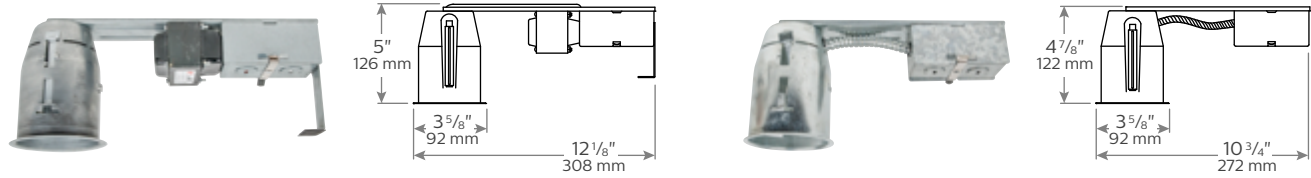

AX3 AFFEX

Simple and affordable 3" downlights

Remodeler