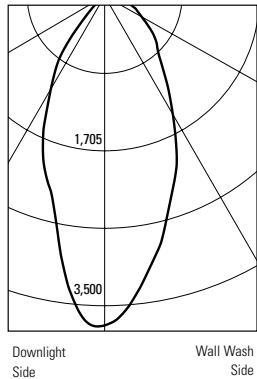

Labels

UL (Suitable for Damp Locations), CSA, I.B.E.W.
 In some cases, mark spacing may apply.

Calculite HID 7", ED17 (Open Rated), Ceramic Metal Halide, Wall Wash

Lighting Data - Example
C7E170W illumination on the wall 6' down from the ceiling is 28.0 f.c. beneath and 27.7 f.c. between fixtures.

CANDLEPOWER DISTRIBUTION

70W ED17 PHILIPS COATED CERAMIC MH, 3K. LUMEN RATING = 5700 LMS., AROMAT ELECTRONIC BALLAST, CL FINISH REFLECTOR TRIM, REPORT NO. 2343FR

Multiple Units - Footcandles On Wall
3' from Wall - 3' On Center