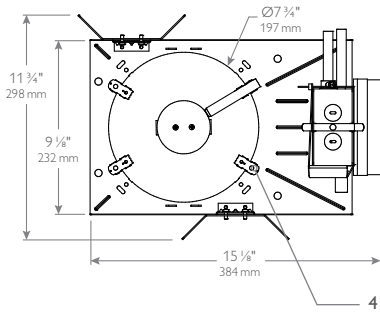

Calculite HID 7", ED17 (Open Rated), Ceramic Metal Halide, Wall Wash

Project:	Catalog No:	Mfg:
Location:	Fixture Type:	Qty:
Notes:		Lamps:

Ceiling Cutout: 8" (203 mm) Dia.
Complete Fixture: Frame-In Kit + Reflector Trim.

Features

- Downlight/Wall Washer Reflector Trim:** Anodized aluminum, 0.040" (16-ga.). Provides vertical surface wall washing and medium beam downlighting; 50° visual cut-off to lamp and lamp image; self-flange in painted white or aperture-matching polished flange. Consult factory for other finishes.
- Socket Cup:** Galvanized steel, pre-wired with socket. Snaps onto upper reflector for secure attachment without tools; assures proper lamp alignment to optics for consistent performance.
- Mounting Frame:** Galvanized stamped steel for dry or plaster ceilings.
- Retention Springs:** Precision-tooled steel friction springs secure reflector to mounting frame for quick, tool-less installation.
- Mounting Bars:** Galvanized steel. Adjustable through aperture. Use 3/4" or 1 1/2" lathing channel, 1/2" EMT or optional mounting bars. See Options and Accessories for optional mounting bars.
- Ballast:** Electronic 120V or 277V. Accessible from below for inspection and/or replacement without tools.