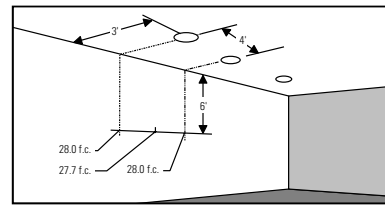

Ballast	ANSI Code	Voltage	Max. Current	Input Power
70W MH	M98/M143	120/277	0.67/0.28 A	78W
100W MH	M90/M140	120/277	0.90/0.43 A	110W
150W MH	M102	120/277	1.40/0.61 A	167W

Options and Accessories

- 1950** 18" Mounting Bars (set of 2)
- 1951** 27" Mounting Bars (set of 2)
- 1956** Set of 4 for use with 18" or 27" mounting bars
- 7994** Adjustable Residential Mounting Bars
- Emergency lamp:** Consult Factory.
- Slope Ceiling Adapters:** See Spec Sheet SCA.
- Chicago Plenum:** Consult Factory.

Labels

UL (Suitable for Damp Locations), CSA, I.B.E.W.
 In some cases, mark spacing may apply.

Calculite HID 7", ED17 (Open Rated), Ceramic Metal Halide, Wall Wash

Lighting Data - Example
C7E170W illumination on the wall 6' down from the ceiling is 28.0 f.c. beneath and 27.7 f.c. between fixtures.