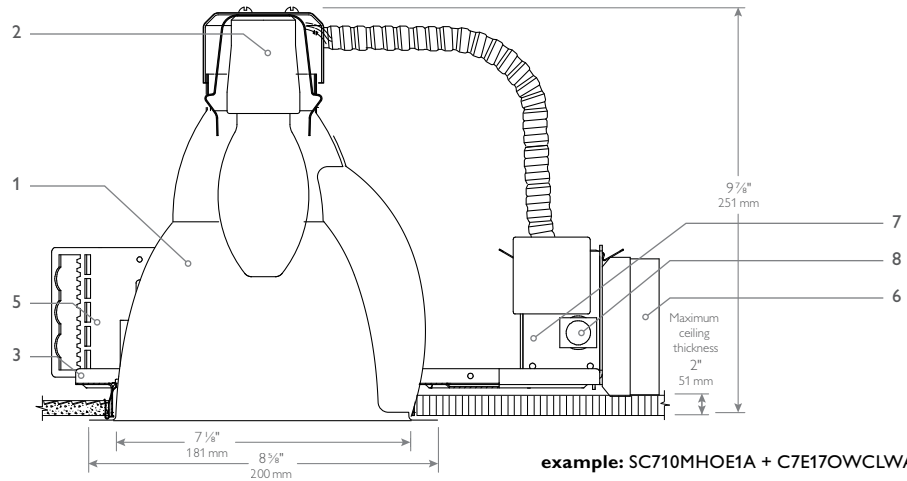

Calculite HID 7", ED17 (Open Rated), Ceramic Metal Halide, Wall Wash

Project:	Catalog No:	Mfg:
Location:	Fixture Type:	Qty:
Notes:		Lamps:

Ceiling Cutout: 8" (203 mm) Dia.
Complete Fixture: Frame-In Kit + Reflector Trim.

example: SC710MHOE1A + C7E17OWCLWA

Ordering guide

Frame-In Kit Series	Lamp (Coated, Ceramic Metal Halide)	Electronic	Fuse
SC7 Calculite 7" Steel Frame	10MHO 100W, E17, ED17, BD17, (Open Rated) 70MHO 70W, E17, ED17, B17, (Open Rated)	E1 120V E2 277V E1-347 347V U Universal	A Auxiliary ¹
	15MHO 150W, E17, ED17, BD17, (Open Rated)	E1 120V E2 277V E1-347 347V	

Features

- Downlight/Wall Washer Reflector Trim:** Anodized aluminum, 0.040" (16-ga.). Provides vertical surface wall washing and medium beam downlighting; 50° visual cut-off to lamp and lamp image; self-flange in painted white or aperture-matching polished flange. Consult factory for other finishes.
- Socket Cup:** Galvanized steel, pre-wired with socket. Snaps onto upper reflector for secure attachment without tools; assures proper lamp alignment to optics for consistent performance.
- Mounting Frame:** Galvanized stamped steel for dry or plaster ceilings.
- Retention Springs:** Precision-tooled steel friction springs secure reflector to mounting frame for quick, tool-less installation.
- Mounting Bars:** Galvanized steel. Adjustable through aperture. Use 3/4" or 1 1/2" lathing channel, 1/2" EMT or optional mounting bars. See Options and Accessories for optional mounting bars.
- Ballast:** Electronic 120V or 277V. Accessible from below for inspection and/or replacement without tools.