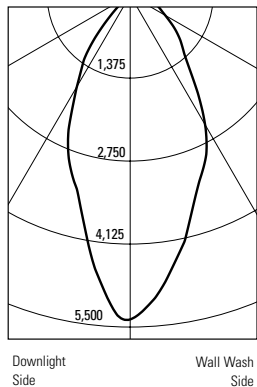

Multiple Units - Footcandles On Wall
3' from Wall - 4' On Center

Distance From Ceiling in Feet	1	2	3
1	46.6	28.6	46.6
2	60.9	43.0	60.9
3	58.6	44.3	58.6
4	51.9	44.8	51.9
5	49.3	42.1	49.3
6	42.6	39.5	42.6
7	36.0	36.4	36.0
8	31.6	32.5	31.6
9	28.4	28.7	28.4
10	25.8	25.6	25.8
11	23.6	23.2	23.6
12	21.7	21.3	21.7
13	20.4	20.1	20.4
14	19.6	19.3	19.6

Multiple Units - Footcandles On Wall
4' from Wall - 4' On Center

Distance From Ceiling in Feet	1	2	3
1	25.8	22.6	25.8
2	37.5	35.2	37.5
3	43.4	39.7	43.4
4	41.4	39.8	41.4
5	38.9	37.1	38.9
6	38.4	34.9	38.4
7	36.5	33.9	36.5
8	33.5	32.3	33.5
9	30.7	30.0	30.7
10	28.3	27.7	28.3
11	26.2	25.6	26.2
12	24.4	23.8	24.4
13	22.8	22.4	22.8
14	21.6	21.2	21.6

Multiple Units - Footcandles On Wall
4' from Wall - 5' On Center

Distance From Ceiling in Feet	1	2	3
1	24.0	16.7	24.0
2	33.5	26.5	33.5
3	38.4	30.1	38.3
4	36.5	30.3	36.5
5	33.3	30.1	33.3
6	32.5	28.8	32.5
7	31.2	27.6	31.1
8	28.1	26.6	28.1
9	25.3	25.3	25.3
10	23.2	23.5	23.2
11	21.7	21.8	21.7
12	20.4	20.2	20.4
13	19.3	18.9	19.3
14	18.4	17.9	18.4

150W ED17 PHILIPS COATED CERAMIC MH, 3K. LUMEN RATING = 11900 LMS., AROMAT ELECTRONIC BALLAST, CL FINISH REFLECTOR TRIM, REPORT NO. 2365FR