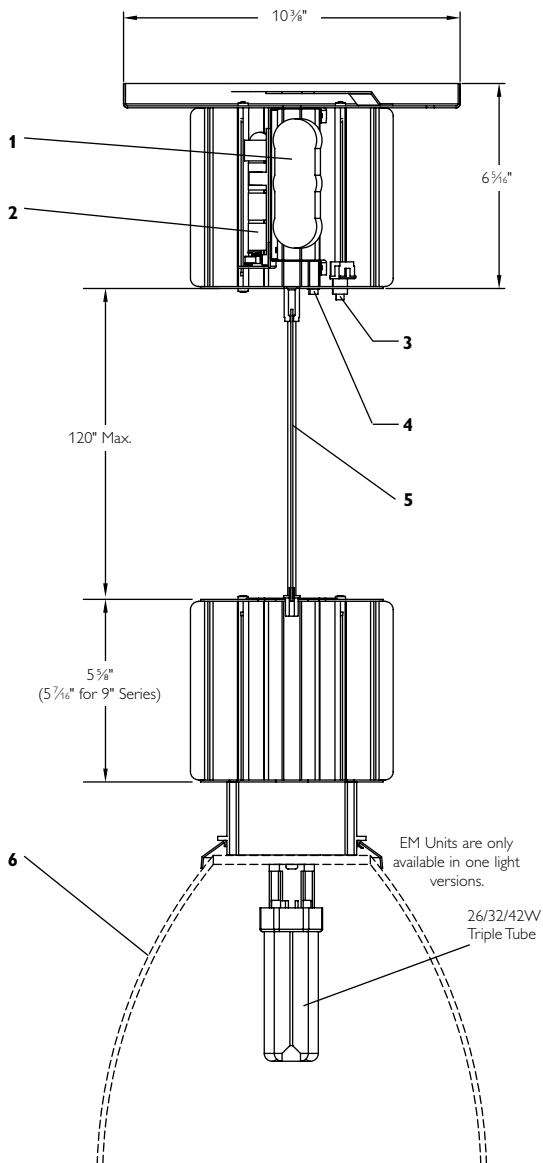

Decorative, Pendalyte Emergency Ballast Pendant

Catalog number:

Notes:

Type:

9" EM Units — Power Head and Suspension

Cat. No.	Lamp	Suspension (Length, Type, Color)	Power Head & Canopy Finish
40471U3EMCC	26/32/42W	72" Length, Cable/Cord, Grey	Gray
40471U3EM36	26/32/42W	36" Length, 5/8" Stem, Grey	
40471U3EM60	26/32/42W	60" Length, 5/8" Stem, Grey	
40471U3TMCC	26/32/42W	120" Length, Cable/Cord, Black	Titanium
40471U3TM36	26/32/42W	36" Length, 5/8" Stem, Black	
40471U3TM60	26/32/42W	60" Length, 5/8" Stem, Black	

12" Performance EM Units — Power Head and Suspension

Cat. No.	Lamp	Suspension (Length, Type, Color)	Power Head & Canopy Finish
412U3EMCC	26/32/42W	72" Length, Cable/Cord, Black	Titanium
412U3EM36	26/32/42W	36" Length, 5/8" Stem, Black	
412U3EM60	26/32/42W	60" Length, 5/8" Stem, Black	

Standard 12" EM Units — Power Head and Suspension

Cat. No.	Lamp	Suspension (Length, Type, Color)	Power Head & Canopy Finish
40472U3EMCC	26/32/42W	72" Length, Cable/Cord, Gray	Gray
40472U3EM36	26/32/42W	36" Length, 5/8" Stem, Gray	
40472U3EM60	26/32/42W	60" Length, 5/8" Stem, Gray	
404722XU1EM	(2X) 26/32/42W	N/A	

16" EM Units — Power Head and Suspension

Cat. No.	Lamp	Suspension (Length, Type, Color)	Power Head & Canopy Finish
4073U3EMCC	26/32/42W	72" Length, Cable/Cord, Gray	Gray
4073U3EM36	26/32/42W	36" Length, 5/8" Stem, Gray	
4073U3EM60	26/32/42W	60" Length, 5/8" Stem, Gray	
400M7734XU1EM	(4X)26/32/42W	N/A	