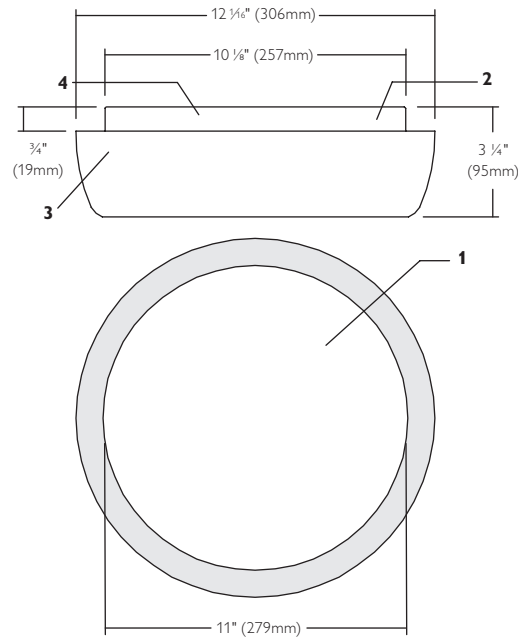

RC12AL

Decorative, Optimo, 12" Round Curved

Page 1 of 2

Fixture Ordering Information

Diffuser Catalog No.	Backplate	Wattage	Volts	Lamp
RC12AL	R122U	22W	120V/277V	(1) T5 Circular
	R01L12	18W	120V	(4) 3500K White LED Boards

Job Information	Type:
Job Name:	
Cat. No.:	
Notes:	

PHILIPS
LIGHTOLIER

RC12AL

Decorative, Optimo, 12" Round Curved

Page 2 of 2

Features

- 1. Diffuser:** UV resistant acrylic
- 2. Backplate:** Stamped 20ga.(0.036") C.R.S., gloss white powder coat finish
- 3. Housing:** Die-cast aluminum
- 4. Back Light:** Acrylic, 2mm thick