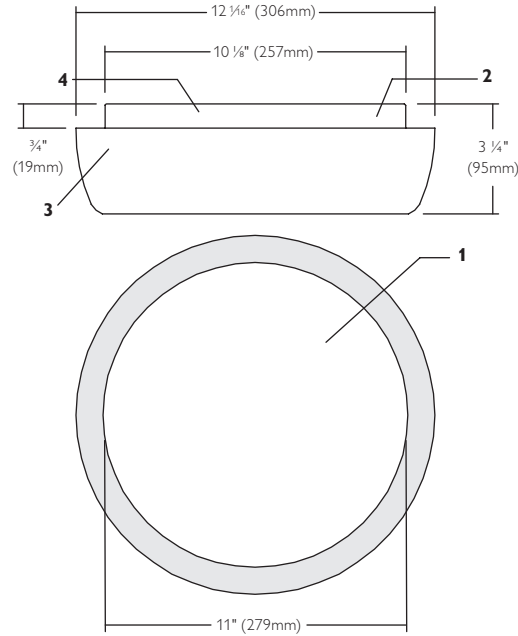

RC12AL

Decorative, Optimo, 12" Round Curved

Page 1 of 2

Fixture Ordering Information

Diffuser Catalog No.	Backplate	Wattage	Volts	Lamp
RC12AL	R122U	22W	120V/277V	(1) T5 Circular
	R01L12	18W	120V	(4) 3500K White LED Boards

Job Information	Type:
Job Name:	
Cat. No.:	
Notes:	

PHILIPS
LIGHTOLIER

RC12AL

Decorative, Optimo, 12" Round Curved

Page 2 of 2

Features

- 1. Diffuser:** UV resistant acrylic
- 2. Backplate:** Stamped 20ga.(0.036") C.R.S., gloss white powder coat finish
- 3. Housing:** Die-cast aluminum
- 4. Back Light:** Acrylic, 2mm thick