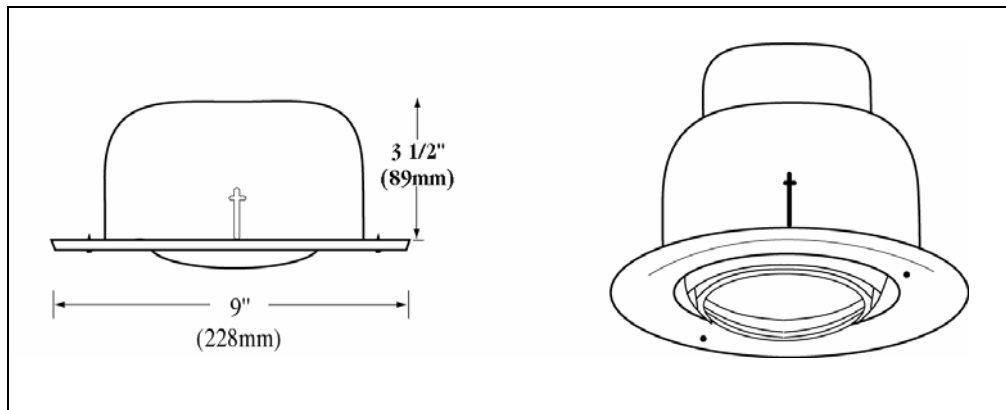

#### SPECIFICATIONS:

- 7 ¼" aperture, recessed adjustable remote made from 20-gauge steel.
- Standard finish is Duraplex II™ White Electrostatic powder coat.
- 16-gauge steel recessed housing.
- Housing comes complete with retainer clips for easy mounting.
- Lamp sources are a wedge base lamp for 9W and 18W Tungsten, bi-pin base for 8W, 12W or 20W Quartz Halogen, or 50W Quartz sealed beam.